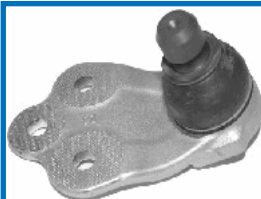

FIAT 500X 1.0 (334.AXN1B)
FIAT 500X 1.0 (334.AX)
FIAT 500X 1.3 (334.AXR11)
FIAT 500X 1.3 D Multijet
FIAT 500X 1.4
FIAT 500X 1.4 4x4
FIAT 500X 1.4 LPG
FIAT 500X 1.6

73922

OE: 52088647AB