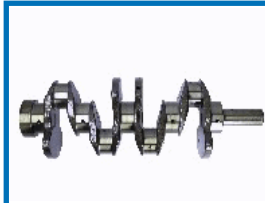

HYUNDAI GALLOPER II (JK-01) 2.5 TCI D
HYUNDAI GALLOPER II (JK-01) 2.5 TD
HYUNDAI GALLOPER II (JK-01) 2.5 TD intercooler
HYUNDAI H-1 Furgonato 2.5 TD
KIA K2500 (SD) 2.5 D
KIA PREGIO Furgonato (TB) 2.5 TCI D

8MI002

1100A135