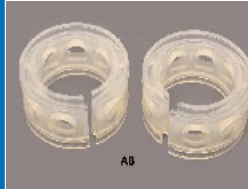

MJAB

CHRYSLER VOYAGER I (AS) 2.5
CHRYSLER VOYAGER II (ES) 2.5 i
CHRYSLER VOYAGER II (ES) 2.5 TD
CHRYSLER VOYAGER II (ES) 3.0 i
CHRYSLER VOYAGER II (ES) 3.3 i
CHRYSLER VOYAGER II (ES) 3.3 i AWD
HONDA CR-V I (RD) 2.0 16V (RD1, RD3)
HONDA HR-V (GH) 1.6 16V