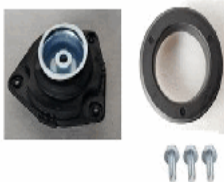

NISSAN X-TRAIL (T31) 2.0
NISSAN X-TRAIL (T31) 2.0 FWD
NISSAN X-TRAIL (T31) 2.0 4x4
NISSAN X-TRAIL (T31) 2.0 dCi 4x4
NISSAN X-TRAIL (T31) 2.5 4x4
RENAULT KOLEOS (HY_) 2.0 dCi
RENAULT KOLEOS (HY_) 2.0 dCi 4x4
RENAULT KOLEOS (HY_) 2.5

SMJ0353

543200919R