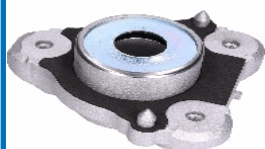

SMJ0162S

503889

CITROEN JUMPER Autobus (244, Z_) 2.0
CITROEN JUMPER Autobus (244, Z_) 2.0 bivalent
CITROEN JUMPER Autobus (244, Z_) 2.0 HDi
CITROEN JUMPER Autobus (244, Z_) 2.2 HDi
CITROEN JUMPER Autobus (244, Z_) 2.8 HDi

SMJ0163

503156

PEUGEOT 206 2 volumi /Coda spiovente (2A/C) 1.1
PEUGEOT 206 2 volumi /Coda spiovente (2A/C) 1.1 i
PEUGEOT 206 2 volumi /Coda spiovente (2A/C) 1.4 16V
PEUGEOT 206 2 volumi /Coda spiovente (2A/C) 1.4 CNG