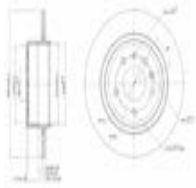

610342C

Brake Disc

SAAB 9-5 (YS3E)
SAAB 9-5 Station wagon (YS3E)

OE

05391537
12763591
4907523
5057476
5391537
DN20224251

Brake Disc Thickness [mm]: 10
Brake Disc Type: Solid
Centering Diameter [mm]: 65,5
Fitting Position: Rear Axle
Height [mm]: 69
Minimum Thickness [mm]: 8
Number of Bores: 5
Outer Diameter [mm]: 286
Tightening Torque [Nm]: 11,5