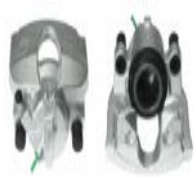

CAL1285LJM

Brake Caliper

RENAULT LAGUNA Coupé (DT0/1)
RENAULT LAGUNA III (BT0/1)
RENAULT LAGUNA III Grandtour (KT0/1)
RENAULT TWINGO II (CN0_)
RENAULT WIND (E4M_)

OE

410110002R
410119577R

Brake Caliper Type: Caliper (1 piston)
Brake Disc Thickness [mm]: 28
Brake System: ATE
Diameter [mm]: 57
Fitting Position: Front Axle Left
Fitting Position: in front of axle
Paired article numbers: CAL1285RJM