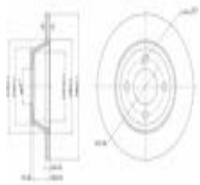

600984C

Brake Disc

AUDI 80 (8C, B4)
AUDI 80 Avant (8C, B4)

OE

8A0615301
8A0615301D

Brake Disc Thickness [mm]: 13
Brake Disc Type: Solid
Centering Diameter [mm]: 68
Fitting Position: Front Axle
Height [mm]: 56,2
Minimum Thickness [mm]: 11
Number of Bores: 4
Outer Diameter [mm]: 280
Tightening Torque [Nm]: 11