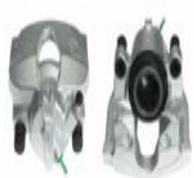

CAL1285RJM

Brake Caliper

RENAULT LAGUNA Coupé (DT0/1)
RENAULT LAGUNA III (BT0/1)
RENAULT LAGUNA III Grandtour (KT0/1)
RENAULT TWINGO II (CN0_)
RENAULT WIND (E4M_)

OE

410010002R
410012136R

Brake Caliper Type: Caliper (1 piston)
Brake Disc Thickness [mm]: 28
Brake System: ATE
Diameter [mm]: 57
Fitting Position: Front Axle Right
Fitting Position: in front of axle
Paired article numbers: CAL1285LJM