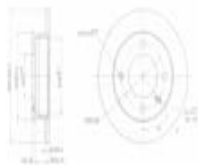

600372C

Brake Disc

FORD FIESTA Furgonato (FVD)
FORD FIESTA Furgonato (WFVT)
FORD FIESTA I (GFBT)
FORD FIESTA II (FBD)
NISSAN CABSTAR E Pick-up

OE

1102559
1570348
1571346
1571347
1571348
1575877

Brake Disc Thickness [mm]: 10
Brake Disc Type: Solid
Fitting Position: Front Axle
Minimum Thickness [mm]: 8,7
Number of Bores: 4
Outer Diameter [mm]: 221
Tightening Torque [Nm]: 10