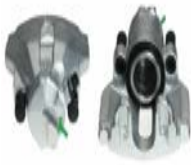

CAL1233LJM

Brake Caliper

AUDI A4 (8D2, B5)
AUDI A4 Avant (8D5, B5)

OE

8D0615123A

Brake Caliper Type: Caliper (1 piston)
Brake Disc Thickness [mm]: 15
Brake System: ATE
Diameter [mm]: 57
Fitting Position: behind the axle
Fitting Position: Front Axle Left
Paired article numbers: CAL1233RJM