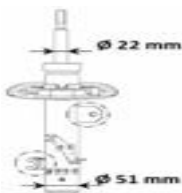

MJ60041

Shock Absorber

CITROEN C3 II
CITROEN C3 III (SX)
CITROEN C3 III Van (SX_, SY_)

OE

9812428780

Fitting Position: Front Axle Left
Paired article numbers: MA-60042
Paired article numbers: MJ60042
Paired article numbers: MM-60042
Piston Rod Diameter [mm]: 22
Shock Absorber Design: Suspension Strut
Shock Absorber Mounting Type: Top pin
Shock Absorber System: Twin-Tube
Shock Absorber Type: Gas Pressure
Strut outside diameter [mm]: 51