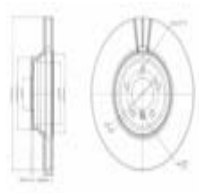

BMW 7 (E65, E66, E67)

OE

34116753091
34116766107
34116767353
34116864904

Brake Disc Thickness [mm]: 36
Brake Disc Type: Vented
Centering Diameter [mm]: 79
Fitting Position: Front Axle
Height [mm]: 81
Minimum Thickness [mm]: 34,4
Number of Bores: 5
Outer Diameter [mm]: 374
Tightening Torque [Nm]: 14

600280C

Brake Disc