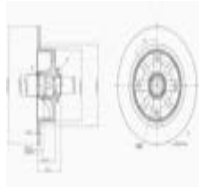

609008C

Brake Disc

VW 1500,1600 (31)
VW 1500,1600 2 volumi /Coda spiovente (31)
VW 1500,1600 Variant (36)
VW KAEFER
VW KAEFER Cabriolet (15)
VW KARMANN GHIA Cabriolet (14, 34)

OE

113407075
311405583A

Brake Disc Thickness [mm]: 9,5
Brake Disc Type: Solid
Fitting Position: Front Axle
Minimum Thickness [mm]: 8
Number of Bores: 4
Outer Diameter [mm]: 278
Tightening Torque [Nm]: 11