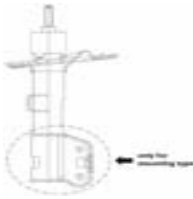

MJ90067

Shock Absorber

VW CALIFORNIA T5 Camper (7EC, 7EF, 7EG, 7HF)
VW CALIFORNIA T6 Camper (SGC, SGG, SHC)
VW MULTIVAN V (7HM, 7HN, 7HF, 7EF, 7EM, 7EN)
VW MULTIVAN VI (SGF, SGM, SGN)
VW TRANSPORTER V Autobus (7HB, 7HJ, 7EB,

OE

7E8413031
7E8413031A
7H8413031C
7LA413031M

Fitting Position: Front Axle
Shock Absorber Design: Suspension Strut
Shock Absorber Mounting Type: Top pin
Shock Absorber System: Twin-Tube
Shock Absorber Type: Gas Pressure