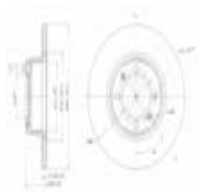

ALFA ROMEO 75 (162B)
ALFA ROMEO GIULIETTA (116)

OE

0060526087
0060702523
0060727282
116332201401
11633221401
116502201401

Brake Disc Thickness [mm]: 12,6
Brake Disc Type: Solid
Fitting Position: Front Axle
Minimum Thickness [mm]: 10,7
Number of Bores: 4
Outer Diameter [mm]: 250
Tightening Torque [Nm]: 10