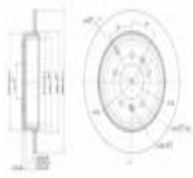

Brake system

61929C

Brake Disc

PEUGEOT 605 (6B)
PEUGEOT 607 (9D, 9U)

OE
4246V7
9640247180

Brake Disc Thickness [mm]: 10
Brake Disc Type: Solid
Centering Diameter [mm]: 71
Fitting Position: Rear Axle
Height [mm]: 51
Minimum Thickness [mm]: 8
Number of Bores: 5
Outer Diameter [mm]: 290

61930C

Brake Disc