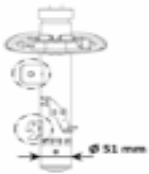

MJ60037

Shock Absorber

PEUGEOT 2008
PEUGEOT 2008 I Van (CU_)

OE

9809625480
9820327880

Diameter 1 [mm]: 51
Fitting Position: Front Axle Left
Paired article numbers: MA-60038
Paired article numbers: MJ60038
Paired article numbers: MM-60038
Shock Absorber Design: Suspension Strut
Shock Absorber Mounting Type: Top pin
Shock Absorber System: Twin-Tube
Shock Absorber Type: Gas Pressure