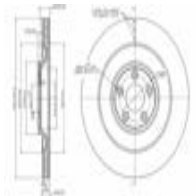

610345C

Brake Disc

JAGUAR F-TYPE Cabriolet
JAGUAR F-TYPE Coupé
JAGUAR XF (_J05_, CC9)
JAGUAR XF SPORTBRAKE (CC9)
JAGUAR XJ (X35_, _J12_, _J24_)
JAGUAR XK Cabriolet (_J43_)

OE

C2P13648
T2R5942

Brake Disc Thickness [mm]: 26
Brake Disc Type: Internally Vented
Centering Diameter [mm]: 64,5
Fitting Position: Rear Axle
Height [mm]: 41,9
Minimum Thickness [mm]: 24
Number of Bores: 5
Outer Diameter [mm]: 376
Pitch Circle [mm]: 108