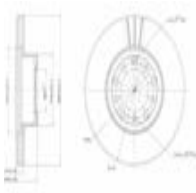

600597C

Brake Disc

JEEP GRAND CHEROKEE IV (WK, WK2)
MERCEDES-BENZ CLASSE S Coupe (C126)

OE
1264200272
A1264200272
A126420027264

Brake Disc Thickness [mm]: 22
Brake Disc Type: Vented
Centering Diameter [mm]: 80
Fitting Position: Front Axle
Height [mm]: 60
Minimum Thickness [mm]: 19,4
Number of Bores: 5
Outer Diameter [mm]: 286
Tightening Torque [Nm]: 11