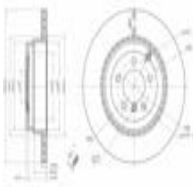

LAND ROVER RANGE ROVER III (LM)

OE
LR011891
LR031846

Brake Disc Thickness [mm]: 20
Brake Disc Type: Vented
Centering Diameter [mm]: 79
Fitting Position: Rear Axle
Height [mm]: 75
Minimum Thickness [mm]: 17
Number of Bores: 5
Number of mounting bores: 2
Outer Diameter [mm]: 365,2
Pitch Circle [mm]: 120

50L26

Brake Pad Set, disc brake