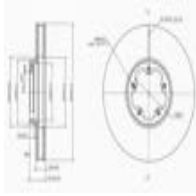

Brake system

600384C

Brake Disc

FORD TOURNEO CUSTOM Autobus
FORD TRANSIT CUSTOM Autobus
FORD TRANSIT CUSTOM Furgonato

OE
2199111
JK211125GA

Brake Disc Thickness [mm]: 33
Brake Disc Type: Internally Vented
Centering Diameter [mm]: 93,1
Fitting Position: Front Axle
Height [mm]: 55,4
Inner Diameter [mm]: 136
Minimum Thickness [mm]: 30
Number of Bores: 5
Outer Diameter [mm]: 324
Pitch Circle [mm]: 116