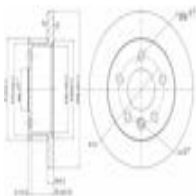

600981C

Brake Disc

VW TRANSPORTER IV Autobus (70XB, 70XC,
7DB, 7DW)
VW TRANSPORTER IV Furgonato (70XA)
VW TRANSPORTER IV Pianale piatto/Telaio
(70XD)

OE
701615301
701615301C

Brake Disc Thickness [mm]: 16
Brake Disc Type: Solid
Centering Diameter [mm]: 68,1
Fitting Position: Front Axle
Height [mm]: 64,2
Minimum Thickness [mm]: 13
Number of Bores: 5
Outer Diameter [mm]: 260
Tightening Torque [Nm]: 11,5