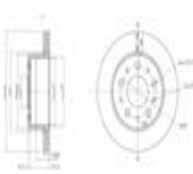

CITROEN JUMPER Autobus
CITROEN JUMPER Furgonato
CITROEN JUMPER Pianale piatto/Telaio
FIAT DUCATO Autobus (250)
FIAT DUCATO Furgonato (250)
FIAT DUCATO Pianale piatto/Telaio (250)

OE
1612435780
1612435880
51957511
51957512

Brake Disc Thickness [mm]: 22
Brake Disc Type: Internally Vented
Centering Diameter [mm]: 79
Fitting Position: Rear Axle
Height [mm]: 80
Minimum Thickness [mm]: 19,9
Number of Bores: 5
Outer Diameter [mm]: 300
Surface: Coated

61L17C

Brake Disc