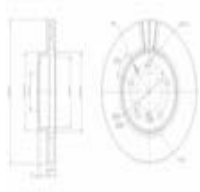

BMW 5 (E34)
BMW 5 Touring (E34)

OE

34111158550
34111165263

Brake Disc Thickness [mm]: 28
Brake Disc Type: Vented
Fitting Position: Front Axle
Height [mm]: 55
Minimum Thickness [mm]: 26,4
Number of Bores: 5
Outer Diameter [mm]: 296

600197C

Brake Disc