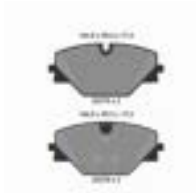

LAND ROVER RANGE ROVER SPORT (LW)
LAND ROVER RANGE ROVER SPORT III (L461)
LAND ROVER RANGE ROVER V (L460)

OE
LR156904
LR156906
M8E22M008AA

Brake System: Mando
Height 1 [mm]: 65,2
Height 2 [mm]: 65,3
Supplementary Article/Supplementary Info:
With accessories
Thickness [mm]: 17,3
Wear Warning Contact: Prepared for wear indicator
Width [mm]: 144,5
WVA Number: 20278
WVA Number: 20279