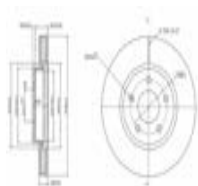

600380C

Brake Disc

FORD PUMA

OE

2384229
L1TC1125AA

Brake Disc Thickness [mm]: 25
Brake Disc Type: Vented
Fitting Position: Front Axle
Height [mm]: 43,9
Hub Diameter [mm]: 63,6
Minimum Thickness [mm]: 23
Number of Bores: 5
Outer Diameter [mm]: 278
Pitch Circle [mm]: 108