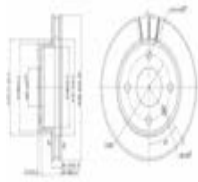

Brake system

600369C

Brake Disc

FORD ECONOVAN Furgonato (KAA)
FORD ESCORT '81 Express (AVA)
FORD ESCORT '86 Express (AVF)
FORD ESCORT III (GAA)
FORD ESCORT III Cabriolet (ALD)
FORD ESCORT III Station wagon (AWA)

OE

1096104
12429474
12429476
12429483
1595875
1619053

Brake Disc Thickness [mm]: 24
Brake Disc Type: Vented
Fitting Position: Front Axle
Minimum Thickness [mm]: 22,2
Number of Bores: 4
Outer Diameter [mm]: 240
Tightening Torque [Nm]: 10