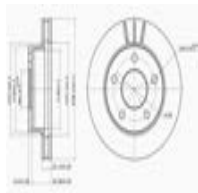

600376C

Brake Disc

FORD P 100 I
FORD P 100 II

OE

1610869
5022679
617443
6174443
88PX1125BA
T77BC1125BB

Brake Disc Thickness [mm]: 24
Brake Disc Type: Vented
Centering Diameter [mm]: 63,6
Fitting Position: Front Axle
Height [mm]: 58,1
Minimum Thickness [mm]: 22,2
Number of Bores: 5
Outer Diameter [mm]: 240
Tightening Torque [Nm]: 11,5