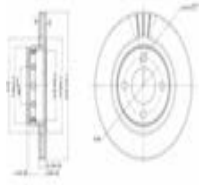

Brake system

600983C

Brake Disc

AUDI 80 (8C, B4)
AUDI 80 Avant (8C, B4)
AUDI CABRIOLET (8G7, B4)
AUDI COUPE (89, 8B)

OE

8A0615301A
8A0615301E

Brake Disc Thickness [mm]: 22
Brake Disc Type: Vented
Centering Diameter [mm]: 68
Fitting Position: Front Axle
Height [mm]: 56,2
Minimum Thickness [mm]: 20
Number of Bores: 4
Outer Diameter [mm]: 280
Tightening Torque [Nm]: 11