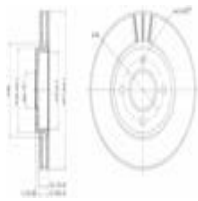

600375C

Brake Disc

FORD ESCORT VI (GAL)
FORD ESCORT VII (GAL, AAL, ABL)
FORD SIERRA (GBG, GB4)
FORD SIERRA 2 volumi /Coda spiovente (GBC, GBG)

OE

1661467
1664467
5024174
5026674
V89BX1125AC
V89BX1125BA

Brake Disc Thickness [mm]: 24
Brake Disc Type: Vented
Fitting Position: Front Axle
Minimum Thickness [mm]: 22,2
Number of Bores: 4
Outer Diameter [mm]: 278