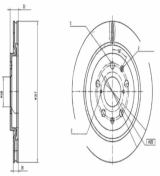

## Brake system

**610159C**

**Brake Disc**

BYD DOLPHIN

**OE**

1342344500  
EM2E3502111

Brake Disc Type: Solid  
Centering Diameter [mm]: 55  
Fitting Position: Rear Axle  
Height [mm]: 26,8  
Minimum Thickness [mm]: 7  
Number of Bores: 5  
Number of mounting bores: 2  
Outer Diameter [mm]: 249  
Pitch Circle [mm]: 100  
Surface: Painted  
Thickness [mm]: 9

**610160C**

**Brake Disc**

BYD SEAL

**OE**

14028123-00  
1402812300  
EKEB-3502111S

Brake Disc Thickness [mm]: 20  
Brake Disc Type: Vented  
Centering Diameter [mm]: 68  
Fitting Position: Rear Axle  
Height [mm]: 32  
Minimum Thickness [mm]: 18  
Number of Bores: 5  
Number of mounting bores: 2  
Outer Diameter [mm]: 317  
Pitch Circle [mm]: 120  
Surface: Painted