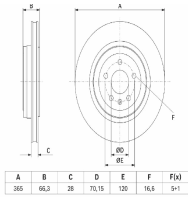

Brake system

610165C

Brake Disc

TESLA MODEL S
TESLA MODEL X

OE

6006431
600643100C
600643100D

Brake Disc Thickness [mm]: 28
Brake Disc Type: Internally Vented
Centering Diameter [mm]: 70,2
Height [mm]: 66,3
Inner Diameter [mm]: 196
Minimum Thickness [mm]: 26
Number of Bores: 5
Number of mounting bores: 1
Outer Diameter [mm]: 365
Pitch Circle [mm]: 120
Surface: Painted
Wheel Bolt Bore [mm]: 16,6