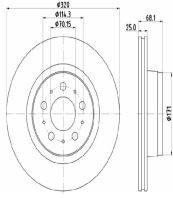

**600176C**

**Brake Disc**

BYD SEAL

**OE**  
13582759-00  
1358275900  
14035826-00  
EKEA-3501111S

Brake Disc Thickness [mm]: 28  
Brake Disc Type: Vented  
Centering Diameter [mm]: 68  
Fitting Position: Front Axle  
Height [mm]: 49  
Minimum Thickness [mm]: 26  
Number of Bores: 5  
Number of mounting bores: 2  
Outer Diameter [mm]: 299  
Pitch Circle [mm]: 120  
Surface: Painted

**600177C**

**Brake Disc**

MG MG ZS Fuoristrada chiuso

**OE**  
10266048

Brake Disc Thickness [mm]: 22  
Brake Disc Type: Internally Vented  
Centering Diameter [mm]: 64,1  
Height [mm]: 43,5  
Hole Arrangement / Number: 05/12  
Inner Diameter [mm]: 144,2  
Minimum Thickness [mm]: 20  
Outer Diameter [mm]: 280  
Pitch Circle [mm]: 100  
Supplementary Article/Supplementary Info 2:  
Without wheel bearing  
Supplementary Article/Supplementary Info 2:  
Without wheel hub  
Supplementary Article/Supplementary Info 2:  
Without wheel studs  
Surface: Coated  
Wheel Bolt Bore [mm]: 14,6

## Brake system

**600182C**

**Brake Disc**

TESLA MODEL 3 (5YJ3)

**OE**

104461100D

Brake Disc Thickness [mm]: 25  
 Brake Disc Type: Internally Vented  
 Centering Diameter [mm]: 70,2  
 Height [mm]: 68,1  
 Inner Diameter [mm]: 159  
 Minimum Thickness [mm]: 23  
 Number of Bores: 5  
 Outer Diameter [mm]: 320  
 Pitch Circle [mm]: 114,3  
 Surface: Coated  
 Wheel Bolt Bore [mm]: 16,5