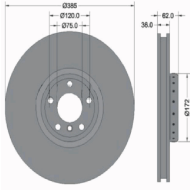

Brake system

602061C-KIT

Brake Disc

BMW X5 (E70)
BMW X5 (F15, F85)
BMW X6 (E71, E72)
BMW X6 (F16, F86)

OE

34106898725
34106898726
34116782067
34116782068
6782067
6782068

Brake Disc Thickness [mm]: 36
Brake Disc Type: Internally Vented
Centering Diameter [mm]: 75
Fitting Position: Front Axle
Full Set:
Height [mm]: 62
Inner Diameter [mm]: 153,7
Machining: High-carbon
Minimum Thickness [mm]: 34,4
Number of Bores: 5
Number of mounting bores: 1
Outer Diameter [mm]: 385
Pitch Circle [mm]: 120
Surface: Painted
Wheel Bolt Bore [mm]: 16,5