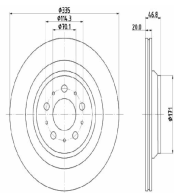

#### OE

34106898725  
34106898726  
34116782067  
34116782068  
6782067  
6782068

Brake Disc Thickness [mm]: 36  
Brake Disc Type: Internally Vented  
Centering Diameter [mm]: 75  
Fitting Position: Front Axle  
Full Set:  
Height [mm]: 62  
Inner Diameter [mm]: 153,7  
Machining: High-carbon  
Minimum Thickness [mm]: 34,4  
Number of Bores: 5  
Number of mounting bores: 1  
Outer Diameter [mm]: 385  
Pitch Circle [mm]: 120  
Surface: Painted  
Wheel Bolt Bore [mm]: 16,5

**610160C**

**Brake Disc**

BYD SEAL

**OE**

14028123-00  
1402812300  
EKEB-3502111S

Brake Disc Thickness [mm]: 20  
Brake Disc Type: Vented  
Centering Diameter [mm]: 68  
Fitting Position: Rear Axle  
Height [mm]: 32  
Minimum Thickness [mm]: 18  
Number of Bores: 5  
Number of mounting bores: 2  
Outer Diameter [mm]: 317  
Pitch Circle [mm]: 120  
Surface: Painted

**610161C**

**Brake Disc**

MG MG 5 Station wagon

**OE**

10347628

Brake Disc Thickness [mm]: 19  
Brake Disc Type: Internally Vented  
Centering Diameter [mm]: 65  
Fitting Position: Rear Axle  
Minimum Thickness [mm]: 17  
Number of mounting bores: 1  
Outer Diameter [mm]: 265  
Pitch Circle [mm]: 112  
Rim Hole Number: 5  
Surface: Coated  
Thickness [mm]: 62

**610164C**

**Brake Disc**

TESLA MODEL 3 (5YJ3)

**OE**

104463100D

Brake Disc Thickness [mm]: 20  
Brake Disc Type: Internally Vented  
Centering Diameter [mm]: 70,2  
Height [mm]: 46,8  
Inner Diameter [mm]: 180  
Minimum Thickness [mm]: 18  
Number of Bores: 5  
Outer Diameter [mm]: 335  
Pitch Circle [mm]: 114,3  
Surface: Painted  
Wheel Bolt Bore [mm]: 16,5