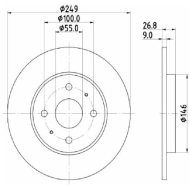

#### OE

34106898725  
34106898726  
34116782067  
34116782068  
6782067  
6782068

Brake Disc Thickness [mm]: 36  
Brake Disc Type: Internally Vented  
Centering Diameter [mm]: 75  
Fitting Position: Front Axle  
Full Set:  
Height [mm]: 62  
Inner Diameter [mm]: 153,7  
Machining: High-carbon  
Minimum Thickness [mm]: 34,4  
Number of Bores: 5  
Number of mounting bores: 1  
Outer Diameter [mm]: 385  
Pitch Circle [mm]: 120  
Surface: Painted  
Wheel Bolt Bore [mm]: 16,5

#### OE

8983767550  
98376755

Brake Disc Thickness [mm]: 30  
Brake Disc Type: Solid  
Centering Diameter [mm]: 101,1  
Fitting Position: Front Axle  
Height [mm]: 61  
Number of Bores: 6  
Outer Diameter [mm]: 320  
Pitch Circle [mm]: 139,7  
Surface: Painted

#### OE

31471477  
31471477 SK1  
32300123  
8889061592

Brake Disc Thickness [mm]: 12  
Brake Disc Type: Solid  
Centering Diameter [mm]: 63,5  
Fitting Position: Rear Axle  
For OE number: 31471477  
Height [mm]: 37  
Hole Arrangement / Number: 05/06  
Inner Diameter [mm]: 141  
Minimum Thickness [mm]: 9  
Outer Diameter [mm]: 302  
Pitch Circle [mm]: 108  
Supplementary Article/Supplementary Info 2:  
Without wheel bearing  
Supplementary Article/Supplementary Info 2:  
Without wheel hub  
Supplementary Article/Supplementary Info 2:  
Without wheel studs  
Surface: Painted  
Wheel Bolt Bore [mm]: 15,8

## Brake system

**610159C**

**Brake Disc**

BYD DOLPHIN

**OE**

1342344500  
EM2E3502111

Brake Disc Type: Solid  
Centering Diameter [mm]: 55  
Fitting Position: Rear Axle  
Height [mm]: 26,8  
Minimum Thickness [mm]: 7  
Number of Bores: 5  
Number of mounting bores: 2  
Outer Diameter [mm]: 249  
Pitch Circle [mm]: 100  
Surface: Painted  
Thickness [mm]: 9