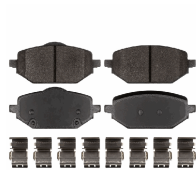

Flange [mm]: 41,4  
Thread Measurement 1: M10X1  
Thread Measurement 2: M12X1

**510033**

**Brake Pad Set, disc brake**

MG MARVEL R  
MG MG 5 Station wagon

**OE**

10413013

Fitting Position: Rear Axle  
Inspection Tag: ECE R90 Approved  
Length [mm]: 117  
Supplementary Article/Supplementary Info 2:  
With anti-squeak plate  
Thickness/Strength 1 [mm]: 16  
Wear Warning Contact: Not prepared for wear  
indicator  
Width [mm]: 47