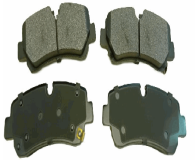

Brake Pad Set, disc brake

MAXUS (SAIC MOTOR) DELIVER 9 Furgonato
MAXUS (SAIC MOTOR) DELIVER 9 Pianale
piatto/Telaio
MAXUS (SAIC MOTOR) eDELIVER 9 Furgonato
MAXUS (SAIC MOTOR) eDELIVER 9 Pianale
piatto/Telaio

OE

C00212550
C00377853

Fitting Position: Rear Axle
Length [mm]: 132
Thickness [mm]: 16
Wear Warning Contact: With acoustic wear warning
Width [mm]: 54
WVA Number: 26230
WVA Number: 26231
WVA Number: 26232

510039