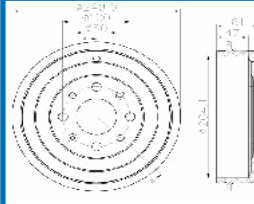

CITROEN NEMO Furgonato (AA_) 1.4 HDi[02.2008-](Diesel)
CITROEN NEMO Furgonato (AA_) 1.4[02.2008-](Benzina)
CITROEN NEMO Station wagon 1.4 HDi[04.2009-](Diesel)
CITROEN NEMO Station wagon 1.4[04.2009-](Benzina)

560606C

OE: 1609312580