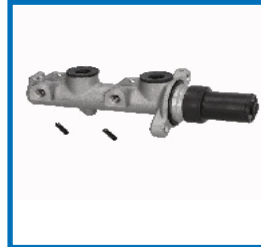

CHRYSLER VOYAGER IV (RG, RS) 2.5 CRD

68003

2654-4310-0106