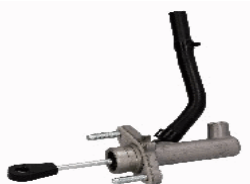

HYUNDAI i10 (PA) 1.2
HYUNDAI i20 (GB) 1.4
HYUNDAI i20 (PB, PBT) 1.2
HYUNDAI i20 (PB, PBT) 1.4

95H35

41600-1P500