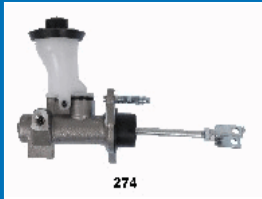

TOYOTA LAND CRUISER 80 (_J8_) 4.0
(FJ80_)
TOYOTA LAND CRUISER 80 (_J8_) 4.2
TD (HDJ80)
TOYOTA LAND CRUISER 80 (_J8_) 4.2
TD 24V (HDJ80_)

95276

31410-60490