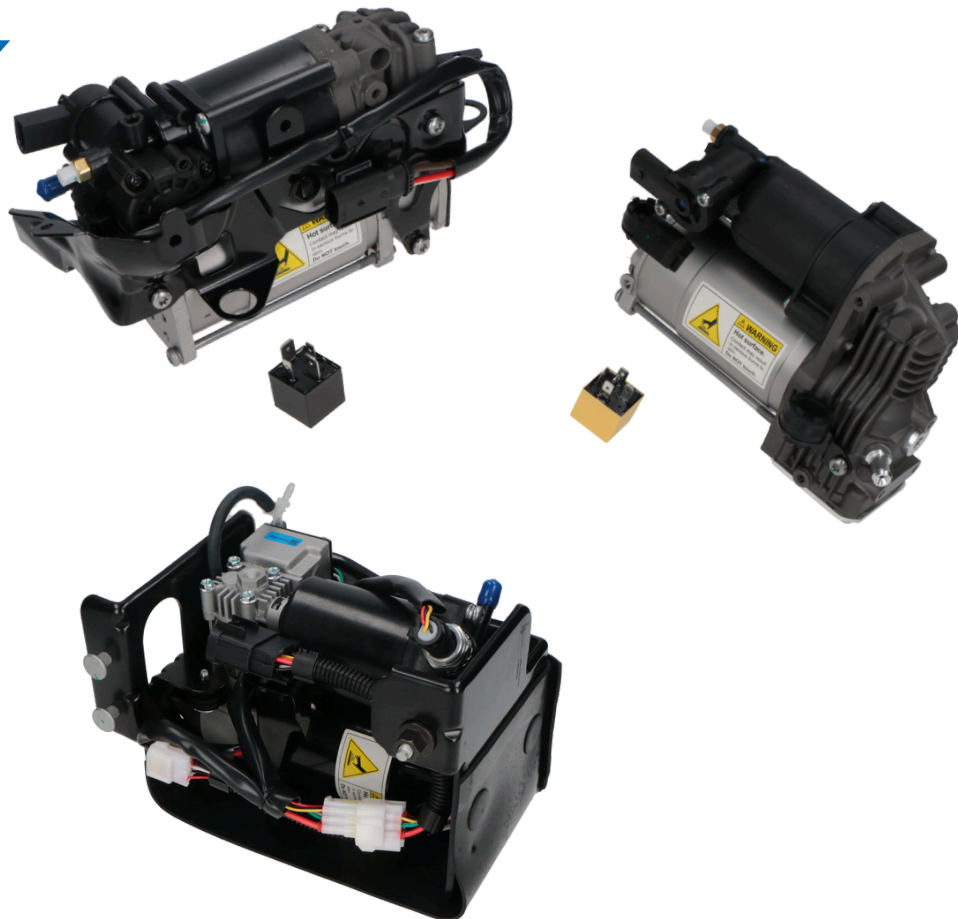

JapKo®

COMPRESSOR,
COMPRESSED AIR
SYSTEM
COMPRESSORE,
IMPIANTO ARIA
COMPRESSA

© 2011 JapKo

CATALOGUE
FOR CARS AND COMMERCIAL
VEHICLES

CATALOGO
PER AUTOMOBILI E VEICOLI
COMMERCIALI

www.japko.it