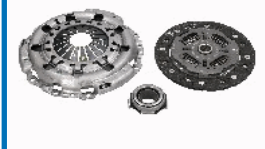

MAHINDRA KUV100 1.2

92044