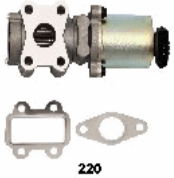

LEXUS IS II (GSE2_, ALE2_, USE2_) 220 d (ALE20)

150221

25620-27080