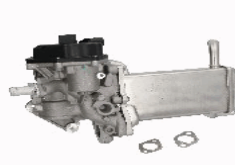

VW AMAROK (2H_, S1B) 2.0 BitDI
VW AMAROK (2H_, S1B) 2.0 BitDI 4motion
VW AMAROK (2H_, S1B) 2.0 TDI
VW AMAROK (2H_, S1B) 2.0 TDI 4motion