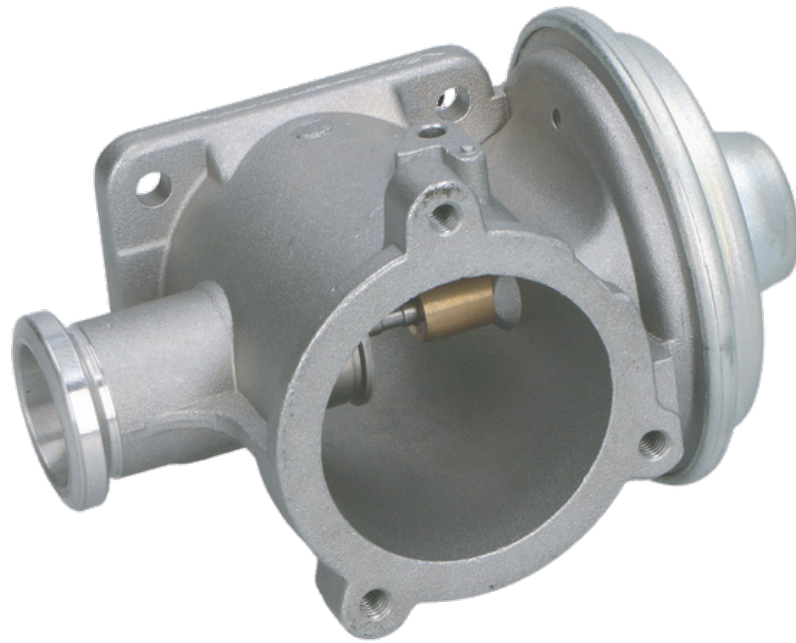

JapKo®

EXHAUST GAS
RECIRCULATION
VALVE
VALVOLE EGR

www.japko.it

CATALOGUE
FOR CARS AND
COMMERCIAL VEHICLES

CATALOGO
PER AUTOVETTURE E
VEICOLI COMMERCIALI

1500100**11717804351**

BMW 3 Touring (E91) 335d
 BMW 6 (E63) 635d
 BMW 6 Cabriolet (E64) 635d
 BMW X6 (E71, E72) xDrive35d