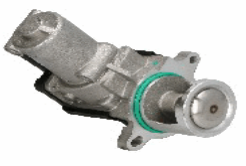

VW MULTIVAN V (7HM, 7HN, 7HF, 7EF, 7EM, 7EN) 2.0 BitDI
VW MULTIVAN V (7HM, 7HN, 7HF, 7EF, 7EM, 7EN) 2.0 BitDI 4motion
VW TRANSPORTER V Autobus (7HB, 7HJ, 7EB, 7EJ, 7EF) 2.0 BitDI
VW TRANSPORTER V Autobus (7HB, 7HJ, 7EB, 7EJ, 7EF) 2.0 BitDI 4motion

1500936

074129499B