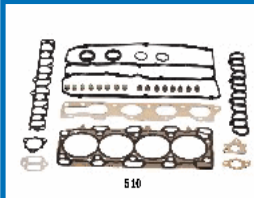

MITSUBISHI GALANT VI (EA_) 2.4 GDI[02.1999-09.2000](Benzina)
MITSUBISHI GALANT VI Station wagon (EA_) 2.4 GDI[02.1999-10.2003](Benzina)
MITSUBISHI SPACE RUNNER (N6_W) 2.4 GDI[08.1999-20.0301](Benzina)
MITSUBISHI SPACE WAGON (N9_W, N8_W) 2.4 GDI 4x4[10.1998-20.0412] (Benzina)

48511

OE: 1000A915 | ENGINE: 4 D 56 T