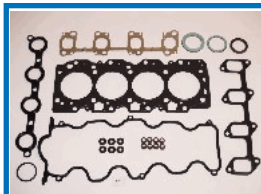

TOYOTA CAMRY Tre volumi (_V1_) 1.8
Turbo-D[10.1982-10.1986](Diesel)

48238

OE: 04112-64040 | ENGINE: 1C