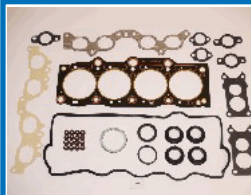

TOYOTA CAMRY (V2_) 2.0 Turbo-D
(CV20_) [11.1986-05.1991](Diesel)
TOYOTA CAMRY Station Wagon (V2_)
2.0 Turbo-D (CV20_) [11.1986-05.1991]
(Diesel)