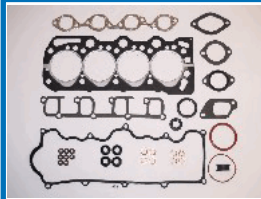

OPEL ASTRA F (56_, 57_) 1.7
TDS[03.1992-09.1998](Diesel)
OPEL ASTRA F 2 volumi /Coda spiovente
(53_, 54_, 58_, 5 1.7
TDS[12.1991-01.1998](Diesel)
OPEL ASTRA F Station wagon (51_, 52_)
1.7 TDS[12.1991-01.1998](Diesel)
OPEL VECTRA A (86_, 87_) 1.7
TD[03.1990-11.1995](Diesel)

48995S

| ENGINE: 4EE1T