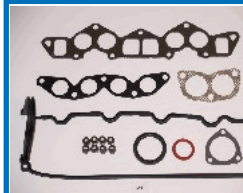

NISSAN BLUEBIRD (T72 , T12) 2.0 D
(SLT72, T12)[03.1986-12.1990](Diesel)
NISSAN BLUEBIRD (U11) 2.0
D[04.1984-01.1988](Diesel)
NISSAN BLUEBIRD Hatchback (T72, T12)
2.0 D (FSLT72, T12)[03.1986-12.1990]
(Diesel)
NISSAN BLUEBIRD Station Wagon
(WU11) 2.0 D[03.1986-12.1990](Diesel)

48191

OE: 11042-R8126