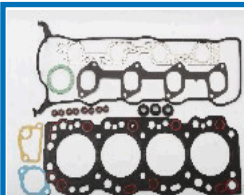

TOYOTA CRESSIDA Station Wagon (X6K,
MX62) 2.2 D[09.1980-04.1985](Diesel)
TOYOTA CRESSIDA Tre volumi (_X6_)
2.2 D (LX60)[09.1980-04.1985](Diesel)
TOYOTA CROWN Tre volumi (_S1_) 2.2 D
(LS110_V)[04.1980-07.1983](Diesel)
TOYOTA HIACE II Furgonato (LH5_,
YH7_, LH7_, LH6_, YH6_, 2.2
D[12.1982-11.1989](Diesel)

48237

OE: 04112-64030