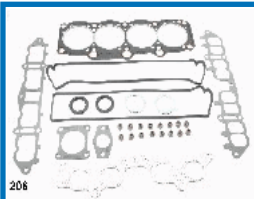

TOYOTA CELICA (AT16_, ST16_) 2.0[01.1987-08.1990](Benzina)
TOYOTA CELICA 2 volumi /Coda spiovente (ST16_, AT16_) 2.0 GT[08.1985-08.1989](Benzina)
TOYOTA CELICA 2 volumi /Coda spiovente (ST16_, AT16_) 2.0 GT[09.1985-08.1989](Benzina)

48207

OE: 04112-74050 | ENGINE: 3S-FE