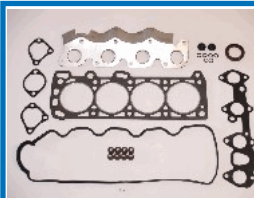

MITSUBISHI CORDIA (A21_A, AB) 1.6 Turbo (A21A)[07.1983-05.1985](Benzina)
MITSUBISHI CORDIA (A21_A, AB) 1.6 Turbo (A21A)[10.1982-05.1985](Benzina)
MITSUBISHI TREDIA (A21_) 1.6 Turbo (A212)[09.1982-05.1985](Benzina)
MITSUBISHI TREDIA (A21_) 1.6 Turbo (A212)[09.1982-07.1984](Benzina)

48515

OE: MD974309 | ENGINE: 4 G 12