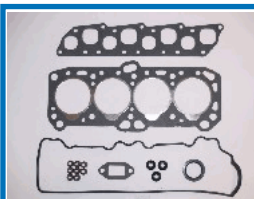

MITSUBISHI COLT II (C1_A) 1.8 GL Diesel (C14A)[02.1984-09.1986](Diesel)
MITSUBISHI COLT II (C1_A) 1.8 GL Diesel (C14A)[09.1986-04.1988](Diesel)
MITSUBISHI COLT III (C5_A) 1.8 Diesel GLX (C54A)[04.1988-05.1992](Diesel)
MITSUBISHI LANCER III (C1_A, C6_A) 1.8 Diesel (C14AS)[01.1984-09.1986] (Diesel)

48537

OE: 1000A902 | ENGINE: 4 D 55