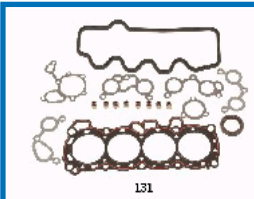

NISSAN MICRA I (K10) 1.2[07.1986-07.1992](Benzina)

48132

OE: 11042-6N226 | ENGINE: QR20DD