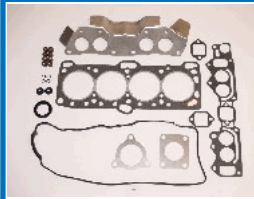

MITSUBISHI GALANT III (E1_A) 2.0 Turbo ECi (E15A)[06.1984-04.1990] (Benzina)

48509

OE: MD997145 | ENGINE: 4G64