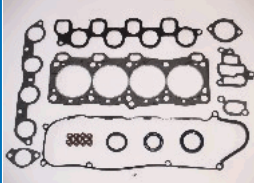

MAZDA 323 C IV (BG) 1.7
D[08.1989-07.1994](Diesel)
MAZDA 323 III (BF) 1.7
D[01.1987-05.1989](Diesel)
MAZDA 323 III (BF) 1.7
D[09.1986-05.1989](Diesel)
MAZDA 323 III Hatchback (BF) 1.7
D[01.1987-05.1989](Diesel)

48336

OE: 8AG1-10-271 | ENGINE: FE