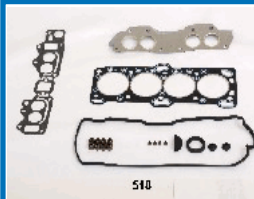

MITSUBISHI COLT IV (CA_A) 1.3 GLi 12V (CA1A)[04.1992-04.1996](Benzina)
MITSUBISHI GALANT III (E1_A) 2.0 GLS (E15A)[06.1984-04.1990](Benzina)
MITSUBISHI GALANT III (E1_A) 2.0 GLS (E15A)[06.1986-04.1990](Benzina)
MITSUBISHI GALANT IV (E3_A) 2.0 (E33A)[04.1989-10.1992](Benzina)

48519

OE: MD997136 | ENGINE: 4G32