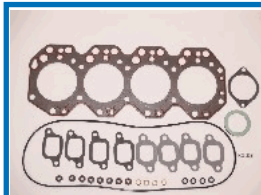

TOYOTA LAND CRUISER (_J4_) 3.0 D
(BJ40_V, BJ43_V)[03.1969-10.1984]
(Diesel)

48236

OE: 04112-54012 | ENGINE: 2L-T