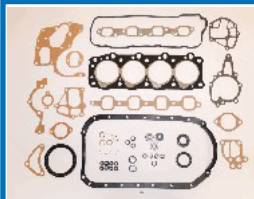

**48996****OE: 8-94317372-1 | ENGINE: 4JB1T**

ISUZU TROOPER (UBS) 2.8 TD (UBS55)  
[10.1987-12.1991](Diesel)  
ISUZU TROOPER (UBS) 2.8 TD (UBS55)  
[10.1988-12.1991](Diesel)

**48998****OE: 5-87810-261-0 | ENGINE: 4FC1T**