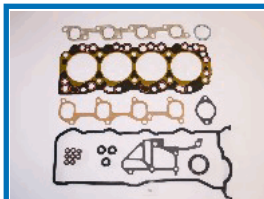

TOYOTA HIACE I Furgonato (RH1_, LH3_, RH3_, RH2_, LH2_, L 2.2 D (LH20-30))[01.1979-03.1983](Diesel)
TOYOTA HILUX II Pick-up (RN6_, RN5_, LN6_, YN6_, YN5_, LN 2.2 D 2WD/4WD)[01.1979-12.1995](Diesel)

48284

OE: 04112-64103 | ENGINE: 2C