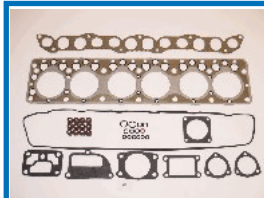

NISSAN PATROL Hardtop (K160) 3.2 TD
(K160)[07.1983-08.1988](Diesel)
NISSAN PATROL Station Wagon (W160)
3.2 TD (W160)[07.1983-08.1988](Diesel)

48177

OE: 11042-71J25 | ENGINE: GA16DS