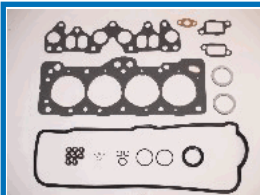

TOYOTA COROLLA (E8_) 1.3 (AE80) [06.1983-10.1984](Benzina)
TOYOTA COROLLA Liftback (E8_) 1.3 (AE80)[06.1983-09.1984](Benzina)

48245

OE: 04112-64051