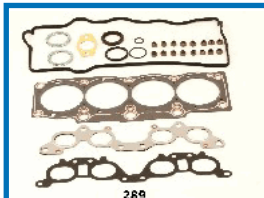

TOYOTA CARINA E (_T19_) 2.0 i (ST191) [12.1993-09.1997](Benzina)
TOYOTA CARINA E Sportswagon (_T19_) 2.0 i (ST191_)[05.1995-09.1997](Benzina)
TOYOTA CARINA E Tre volumi (_T19_) 2.0 (ST191)[01.1993-09.1997](Benzina)
TOYOTA CARINA E Tre volumi (_T19_) 2.0 i (ST191)[12.1992-09.1997](Benzina)

48290

OE: 04112-14010 | ENGINE: 2A