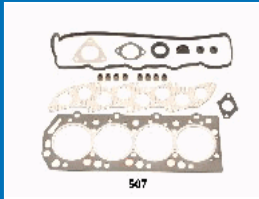

MITSUBISHI L 200 (K3_T, K2_T, K1_T, K0_T) 2.5 D (K14T)[11.1986-10.1996] (Diesel)
MITSUBISHI L 200 (K3_T, K2_T, K1_T, K0_T) 2.5 D 4WD (K24T) [12.1987-05.1993](Diesel)
MITSUBISHI L 300 Autobus (P0_W, P1_W, P2_W) 2.5 D (P05W, P05V, P15V) [11.1986-20.0405](Diesel)

48508

OE: MD997106 | ENGINE: 4 G 63 T