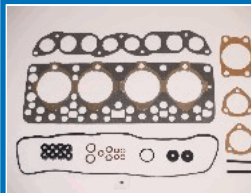

NISSAN URVAN Autobus (E23) 2.3 D
(E23B)[04.1985-11.1988](Diesel)
NISSAN URVAN Furgonato (E23) 2.3
D[11.1982-05.1987](Diesel)

48193

OE: 11042-54T26 | ENGINE: TD25