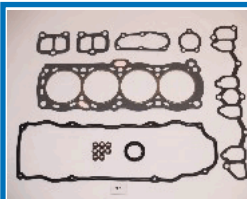

NISSAN BLUEBIRD (T72, T12) 2.0 (T12)
[12.1985-12.1987](Benzina)
NISSAN BLUEBIRD Hatchback (T72, T12)
2.0 (T12)[12.1985-12.1987](Benzina)
NISSAN BLUEBIRD Station Wagon
(WU11) 2.0[04.1986-09.1990](Benzina)
NISSAN PRAIRIE (M10, NM10) 2.0 4x4
(NM10)[06.1986-09.1988](Benzina)

48181

OE: 11042-74N28 | ENGINE: CD20