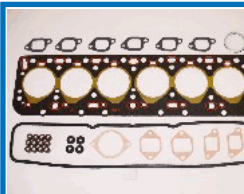

TOYOTA LAND CRUISER (_J4_) 3.6 D
(HJ45_V)[04.1979-07.1980](Diesel)
TOYOTA LAND CRUISER Pick-up (_J4_)
3.6 D (HJ45_P)[01.1975-07.1980](Diesel)

48233

OE: 04112-58010 | ENGINE: 3B