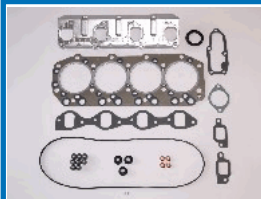

ISUZU TROOPER (UBS) 2.8 TD (UBS55)
[10.1987-12.1991](Diesel)
ISUZU TROOPER (UBS) 2.8 TD (UBS55)
[10.1988-12.1991](Diesel)

48998

OE: 5-87810-261-0 | ENGINE: 4FC1T