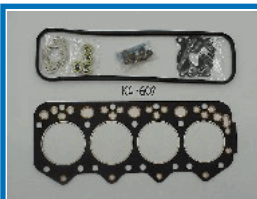

DAIHATSU ROCKY Hard Top (F7, F8) 2.8 D[02.1985-19.9812](Diesel)
DAIHATSU ROCKY Soft Top (F7, F8) 2.8 D[02.1985-19.9812](Diesel)
DAIHATSU TAFT 2.8 D 4x4 (F60, F65) [08.1982-02.1985](Diesel)
DAIHATSU WILDCAT/ROCKY (F70) 2.8 D[02.1985-03.1987](Diesel)

48610

OE: 04112-87375 | ENGINE: DG