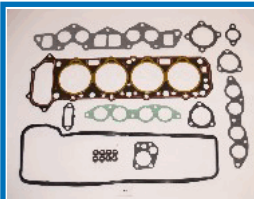

NISSAN BLUEBIRD (910) 2.0 D[01.1980-12.1983](Diesel)
NISSAN BLUEBIRD Traveller (W910) 2.0 D[01.1980-05.1984](Diesel)

48130

OE: 11042-D1326 | ENGINE: CA18