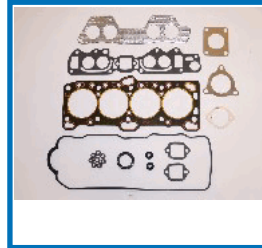

OE: MD997254 | ENGINE: 4 G 63

MITSUBISHI GALANT III (E1_A) 2.0 GLS (E15A)[06.1986-04.1990](Benzina)
MITSUBISHI L 200 (K3_T, K2_T, K1_T, K0_T) 2.0 (K32T, K12T)
[01.1987-12.1990](Benzina)
MITSUBISHI L 300 Autobus (P0_W, P1_W, P2_W) 2.0 (P00W)
[06.1994-19.9810](Benzina)

48540