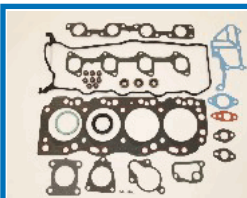

TOYOTA CARINA E (_T19_) 2.0 TD (CT190)[01.1996-09.1997](Diesel)
TOYOTA CARINA E Sportswagon (_T19_) 2.0 TD (CT190)[01.1996-09.1997](Diesel)
TOYOTA CARINA E Tre volumi (_T19_) 2.0 TD (CT190)[01.1996-09.1997](Diesel)

48289

OE: 04112-74430 | ENGINE: 3S-FE