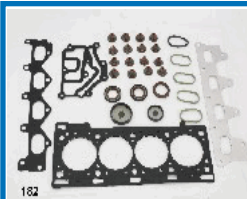

NISSAN PRIMASTAR Autobus (X83)
2.0[03.2001-20.0608](Benzina)
NISSAN PRIMASTAR Furgonato (X83)
2.0[02.2003-](Benzina)
OPEL VIVARO Combi (J7) 2.0
16V[08.2001-20.0607](Benzina)
OPEL VIVARO Furgonato (F7) 2.0
16V[08.2001-20.0607](Benzina)