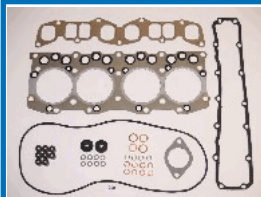

JEEP CJ7/CJ6 RENEGADE LAREDO
2.4 D 4WD C240[01.1979-](Diesel)

48H00

OE: 20920-02B00