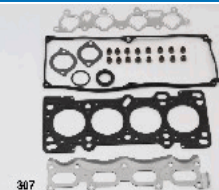

MAZDA 121 II (DB) 1.3 16V[11.1990-03.1996](Benzina)
MAZDA 323 C V (BA) 1.3 16V[08.1994-09.1998](Benzina)
MAZDA 323 F VI (BJ) 1.4 16V[09.1998-01.2001](Benzina)
MAZDA 323 F VI (BJ) 1.4[01.2001-05.2004](Benzina)

48308

OE: 8133-99-100 | ENGINE: UC