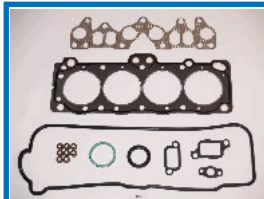

TOYOTA SUPRA (JZA70_, GA70_, MA70) 3.0 24V[01.1986-08.1988](Benzina)
TOYOTA TERCEL (AL2_) 1.5 4WD (AL25)[09.1982-01.1988](Benzina)
TOYOTA TERCEL (AL2_) 1.5 4WD[10.1982-01.1988](Benzina)
TOYOTA TERCEL (_L1_, _L2_) 1.45 (AL21)[08.1983-05.1985](Benzina)

48206

OE: 04112-74032 | ENGINE: 3S-GELC