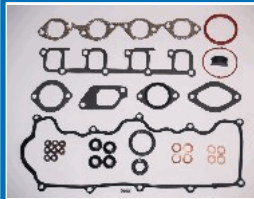

OPEL ASTRA F (56_, 57_) 1.7
TDS[03.1992-09.1998](Diesel)
OPEL ASTRA F 2 volumi /Coda spiovente
(53_, 54_, 58_, 5 1.7
TDS[12.1991-01.1998](Diesel)
OPEL ASTRA F Station wagon (51_, 52_)
1.7 TDS[12.1991-01.1998](Diesel)
OPEL VECTRA A (86_, 87_) 1.7
TD[03.1990-11.1995](Diesel)

48996

OE: 8-94317372-1 | ENGINE: 4JB1T