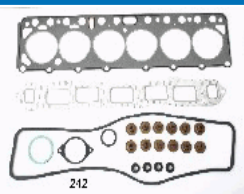

TOYOTA LAND CRUISER (J4_) 4.2 (FJ40_V, FJ43_, FJ45_V, FJ55_) [01.1975-04.1986](Benzina)
TOYOTA LAND CRUISER Pick-up (J4_) 4.2 (FJ45_P)[01.1975-04.1986](Benzina)

48243

OE: 04112-14050