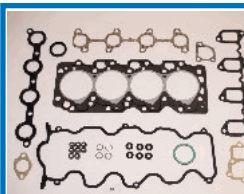

TOYOTA CARINA (TA4L, TA6_L) 1.8
D[04.1982-09.1983](Diesel)
TOYOTA CARINA Station Wagon (TA4K,
TA6K) 1.8 D[04.1982-09.1983](Diesel)
TOYOTA COROLLA (_E7_) 1.8 D (CE70)
[01.1983-09.1983](Diesel)
TOYOTA COROLLA (_E8_) 1.8
D[06.1983-05.1988](Diesel)