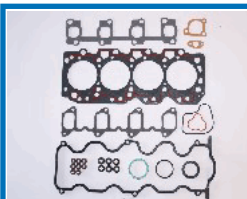

TOYOTA CARINA E (_T19_) 2.0 D (CT190)[04.1992-01.1996](Diesel)
TOYOTA CARINA E Sportswagon (_T19_) 2.0 D (CT190)[01.1993-01.1996](Diesel)
TOYOTA CARINA E Tre volumi (_T19_) 2.0 D (CT190)[08.1992-01.1996](Diesel)
TOYOTA COROLLA (_E10_) 2.0 D (CE100)[07.1992-04.1997](Diesel)

48286

OE: 04112-67020 | ENGINE: 1KZ-TE