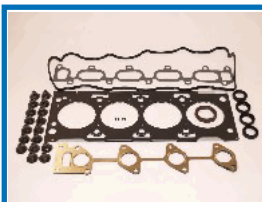

48H01

OE: 20920-27A00 | ENGINE: D4EA

HYUNDAI ELANTRA (XD) 2.0
CRDi[04.2001-20.0607](Diesel)
HYUNDAI ELANTRA Tre volumi (XD) 2.0
CRDi[04.2001-20.0607](Diesel)
HYUNDAI i30 (FD) 2.0
CRDi[10.2007-11.2011](Diesel)
HYUNDAI i30 CW (FD) 2.0
CRDi[10.2008-06.2012](Diesel)