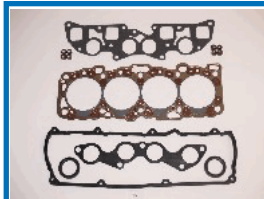

NISSAN ALMERA I (N15) 2.0
D[11.1995-07.2000](Diesel)
NISSAN ALMERA I Hatchback (N15) 2.0
D[11.1995-03.2000](Diesel)
NISSAN PRIMERA (P10) 2.0
D[01.1991-01.1996](Diesel)
NISSAN PRIMERA Hatchback (P10) 2.0
D[01.1991-01.1996](Diesel)

48182

OE: 1010100QAF | ENGINE: F4R 720