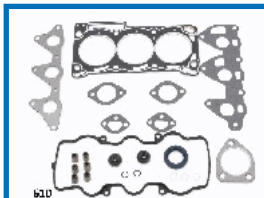

DAIHATSU TAFT 2.5 D 4x4 (F50, F55) [08.1978-08.1982](Diesel)

48611

OE: 04112-87306 | ENGINE: DG