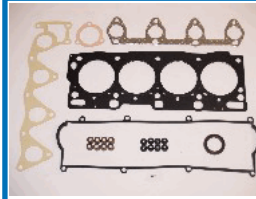

MAZDA 626 III (GD) 2.0
D[07.1987-07.1991](Diesel)
MAZDA 626 III Hatchback (GD) 2.0
D[07.1987-07.1991](Diesel)
MAZDA 626 III Station Wagon (GV) 2.0 D
Comprex[05.1993-11.1996](Diesel)
MAZDA 626 III Station Wagon (GV) 2.0
D[09.1988-07.1991](Diesel)

48340

OE: HE26-99-101 | ENGINE: MA