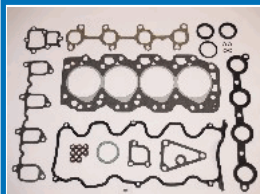

48239

OE: 04112-64010 | ENGINE: 1C

TOYOTA CARINA (TA4L, TA6_L) 1.8 D[04.1982-09.1983](Diesel)
TOYOTA CARINA Station Wagon (TA4K, TA6K) 1.8 D[04.1982-09.1983](Diesel)
TOYOTA COROLLA (E7_) 1.8 D (CE70) [01.1983-09.1983](Diesel)
TOYOTA COROLLA (E8_) 1.8 D [06.1983-05.1988](Diesel)

48242

OE: 04112-61030 | ENGINE: 2F