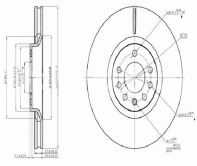

OPEL ASTRA H (L48)
OPEL ASTRA H GTC (L08)
OPEL ZAFIRA B (A05)

OE
569017
93185817
95526650

Brake Disc Thickness [mm]: 28
Brake Disc Type: Vented
Centering Diameter [mm]: 70
Fitting Position: Front Axle
For OE number: 569017
Height [mm]: 43,5
Minimum Thickness [mm]: 25
Number of Holes: 5
Outer Diameter [mm]: 321
Tightening Torque [Nm]: 7

610236C

Brake Disc