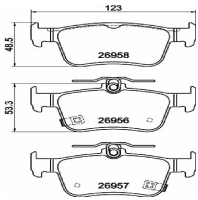

Brake Pad Set, disc brake

HONDA CIVIC XI 2 volumi /Coda spiovente (FL)

OE

43022T50G01

Fitting Position: Rear Axle

For OE number: 43022T50G01

Height 1 [mm]: 53,4

Height 2 [mm]: 48,3

Supplementary Article/Supplementary Info:

With accessories

Thickness/Strength 1 [mm]: 15,3

Width 1 [mm]: 122,8

Width 2 [mm]: 122,8

510022

Brake Pad Set, disc brake

DR DR PK8

OE

3370200277

Fitting Position: Rear Axle left and right

For OE number: 3370200277

Height [mm]: 47,70

Length [mm]: 108,6

Thickness [mm]: 17

Wear Warning Contact: With acoustic wear warning

510023