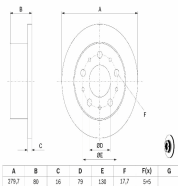

CITROEN JUMPER Autobus
CITROEN JUMPER Furgonato
CITROEN JUMPER Pianale piatto/Telaio
FIAT DUCATO Autobus (250)
FIAT DUCATO Furgonato (250)
FIAT DUCATO Pianale piatto/Telaio (250)

OE
16 078 805 80
1607880580
4249 39
4249 40
4249 A2
4249 K8

Brake Disc Thickness [mm]: 16
Brake Disc Type: Solid
Centering Diameter [mm]: 79
Fitting Position: Rear Axle
For OE number: 16 078 805 80
Height [mm]: 80
Minimum Thickness [mm]: 14,2
Number of Holes: 5
Outer Diameter [mm]: 279,7
Pitch Circle [mm]: 130
Surface: Painted

500153

Brake Pad Set, disc brake