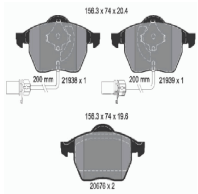

AUDI A4 (8D2, B5)
AUDI A4 (8E2, B6)
AUDI A4 (8EC, B7)
AUDI A4 Avant (8D5, B5)
AUDI A4 Avant (8E5, B6)
AUDI A4 Avant (8ED, B7)

OE

4B0615116
4B0615116A
4B0615116F
4B0615116G
4B0698151
4B0698151A

Brake System: Teves

Connector Shape: Oval

Directional:

Fitting Position: Front Axle

For OE number: 4B0698151K

Height [mm]: 74

Number of Wear Indicators: 2

Thickness [mm]: 20,4

Wear Warning Contact: With integrated wear warning contact

Width [mm]: 156,3

WVA Number: 20676

WVA Number: 21938

WVA Number: 21939