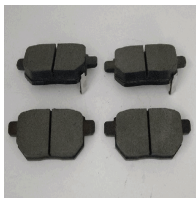

DR DR 3
DR DR 3.0

OE
3370200062
J-69-3502080

Fitting Position: Rear Axle
Height [mm]: 42,6
Length [mm]: 98,5
Thickness [mm]: 15,9
Vibration: with vibration damper
Wear Warning Contact: With acoustic wear warning

510027

Brake Pad Set, disc brake