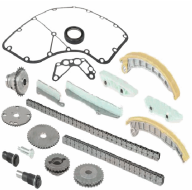

OE

A0009934676
 A0009936176
 A0009936276

Chain Type: Roller chain
 Chain Type: Simplex
 Fitting Position: Upper
 For OE number: A6510520016
 Number of Chain Links: 96
 Number of Parts [parts]: 11
 Supplementary Article/Supplementary Info 2:
 With gear
 Supplementary Article/Supplementary Info:
 With gaskets/seals

Chain Type: Roller chain
 Chain Type: Simplex
 Fitting Position: Upper
 Number of Chain Links: 138
 Number of Parts [parts]: 43
 Supplementary Article/Supplementary Info 2:
 With gear
 Supplementary Article/Supplementary Info:
 With gaskets/seals
 Valve Control: For engines with variable valve timing

Chain Type: Closed chain
 Chain Type: Simplex
 Number of Chain Links: 52
 Number of Parts [parts]: 5

KJK0607

Chain Set, oil pump drive

CITROEN JUMPER Autobus
 CITROEN JUMPER Furgonato
 CITROEN JUMPER Pianale piatto/Telaio
 FIAT DUCATO Autobus (250)
 FIAT DUCATO Furgonato (250)
 FIAT DUCATO Pianale piatto/Telaio (250)

OE

1033.15
 1033.18
 1235939
 1235939S1
 3S7Q6A895AA
 9659371180

Chain Type: Roller chain
 Chain Type: Simplex
 For OE number: 1096220
 Number of Parts [parts]: 2

KCK0608

Timing Chain Kit

CITROEN JUMPER Autobus
 CITROEN JUMPER Furgonato
 CITROEN JUMPER Pianale piatto/Telaio
 FIAT DUCATO Autobus (250)
 FIAT DUCATO Furgonato (250)
 FIAT DUCATO Pianale piatto/Telaio (250)