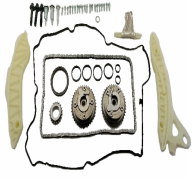

Engine Timing Control

KJK0604V

Timing Chain Kit

CITROEN BERLINGO (B9)
CITROEN BERLINGO Furgonato (B9)
CITROEN C3 II
CITROEN C3 Picasso
CITROEN C4 Coupé (LA_)
CITROEN C4 Grand Picasso I (UA_)

OE

0816.J2
11311439853
11318618318
V8 618 318 80
V861831880

Chain Type: Roller chain
Chain Type: Simplex
Fitting Position: Upper
Number of Chain Links: 138
Number of Parts [parts]: 43
Supplementary Article/Supplementary Info 2:
With gear
Supplementary Article/Supplementary Info:
With gaskets/seals
Valve Control: For engines with variable valve timing