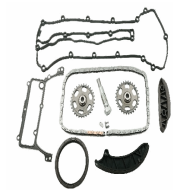

KJK0513

Timing Chain Kit

JEEP COMPASS (MK49)
MERCEDES-BENZ CLA Coupé (C117)
MERCEDES-BENZ CLA Shooting Brake (X117)
MERCEDES-BENZ CLASSE A (W176)
MERCEDES-BENZ CLASSE B (W246, W242)
MERCEDES-BENZ CLASSE C (W204)

OE

A0009934676
A0009936176
A0009936276

Chain Type: Roller chain
Chain Type: Simplex
Fitting Position: Upper
For OE number: A6510520016
Number of Chain Links: 96
Number of Parts [parts]: 11
Supplementary Article/Supplementary Info 2:
With gear
Supplementary Article/Supplementary Info:
With gaskets/seals