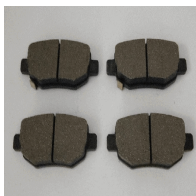

DR DR 3
DR DR 3.0

OE
3370200303

Fitting Position: Rear Axle
For OE number: 3370200303
Height [mm]: 40,8
Length [mm]: 100
Thickness [mm]: 16,8
Vibration: with vibration damper
Wear Warning Contact: With acoustic wear warning