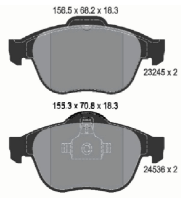

RENAULT GRAND SCÉNIC II (JM0/1_)
RENAULT SCÉNIC II (JM0/1_)

OE

410600756R
7701209101
7701209672
8660004734
8671016705

Brake System: ATE

Directional:

For OE number: 410600756R

Height 1 [mm]: 68,5

Height 2 [mm]: 71

Length 1 [mm]: 156,45

Length [mm]: 155,05

Number of Springs: 2

Supplementary Article/Supplementary Info 2:

With piston clip

Thickness [mm]: 17,9

Wear Warning Contact: Not prepared for wear indicator

WVA Number: 23245

WVA Number: 24536

509004

Brake Pad Set, disc brake