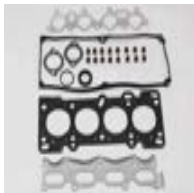

MAZDA 121 II (DB)
MAZDA 323 C V (BA)
MAZDA 323 F VI (BJ)
MAZDA 323 P V (BA)
MAZDA 323 S V (BA)
MAZDA 323 S VI (BJ)

OE
8ADG10271
8DDG-10-271

Piston Diameter [mm]: 72

48309

Gasket Set, cylinder head