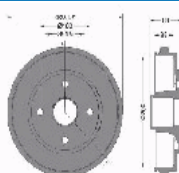

OPEL AGILA (A) (H00) 1.0
OPEL AGILA (A) (H00) 1.2 16V Twinport
OPEL AGILA (A) (H00) 1.3 CDTI
SUZUKI WAGON R+ (MM) 1.3
SUZUKI WAGON R+ (MM) 1.3 4WD
SUZUKI WAGON R+ (MM) 1.3 4WD
SUZUKI WAGON R+ (MM) 1.3 DDIS

560403C

90086194