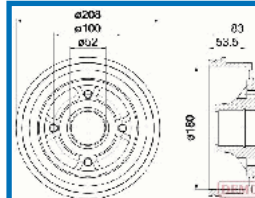

DACIA LOGAN (LS_) 1.2 16V
DACIA LOGAN (LS_) 1.2 16V LPG
DACIA LOGAN (LS_) 1.5 dCi (LS04)
DACIA LOGAN (LS_) 1.6 16V Flexifuel
DACIA LOGAN (LS_) 1.6 Bifuel
DACIA LOGAN (LS_) 1.6 MPI 85
DACIA SANDERO 1.2 16V
DACIA SANDERO 1.2 16V Bifuel