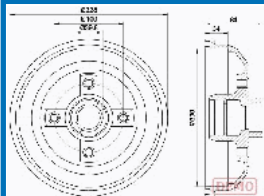

CHEVROLET CORSA Tre volumi 1.0
OPEL CORSA A 2 volumi /Coda spiovente (93_, 94_, 98_, 9 1.0
OPEL CORSA A 2 volumi /Coda spiovente (93_, 94_, 98_, 9 1.2
OPEL CORSA A 2 volumi /Coda spiovente (93_, 94_, 98_, 9 1.2 i
OPEL CORSA A 2 volumi /Coda spiovente (93_, 94_, 98_, 9 1.2 N

560408C

24401369