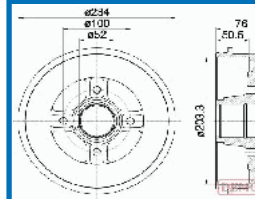

DACIA LOGAN (LS_) 1.4 Bifuel
DACIA LOGAN (LS_) 1.5 dCi
DACIA LOGAN (LS_) 1.6 LPG
DACIA SANDERO 1.5 dCi
RENAULT CLIO II (BB0/1/2_, CB0/1/2_) 1.2 LPG
RENAULT CLIO II (BB0/1/2_, CB0/1/2_) 1.4 16V (B/CB0L)

560707C

6001548126