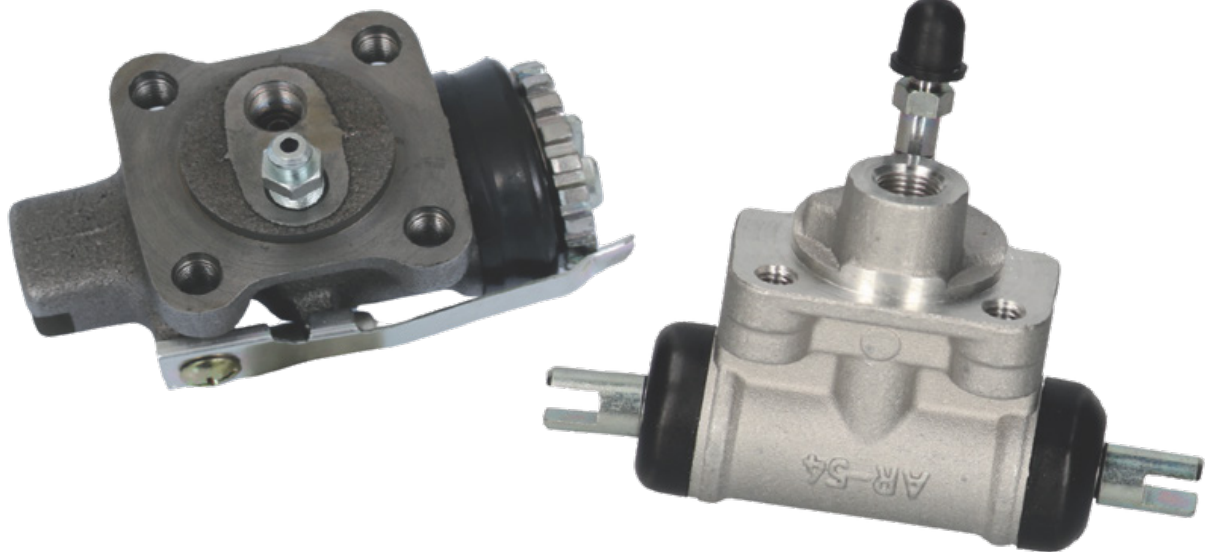

JapKo®

WHEEL
CYLINDERS
CILINDRETTI
FRENO

www.japko.it

CATALOGUE
FOR CARS AND
COMMERCIAL VEHICLES

CATALOGO
PER AUTOMOBILI E VEICOLI
COMMERCIALI

65008

3502170P00

GREAT WALL STEED 5 Pick-up 2.0 TDI
GREAT WALL STEED 5 Pick-up 2.0 TDI
4x4