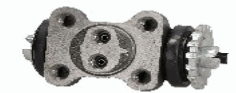

ISUZU ELF Furgonato (NHR6_, NKR6_,
NKR7_, NKS7_) 4.6 TD
ISUZU ELF Furgonato (NHR6_, NKR6_,
NKR7_, NKS7_) 4.8 TD
ISUZU ELF Pianale piatto/Telaio (NHR6_,
NKR6_, NKR7_, NK 4.6 TD
ISUZU ELF Pianale piatto/Telaio (NHR6_,
NKR6_, NKR7_, NK 4.8 TD