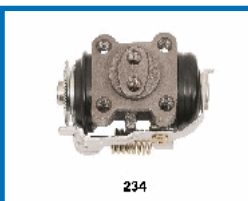

TOYOTA DYNA 200 Pianale piatto/Telaio
4.1 Di
TOYOTA DYNA 200 Pianale piatto/Telaio
4.1 TDi
TOYOTA DYNA 300 Pianale piatto/Telaio
4.1 D