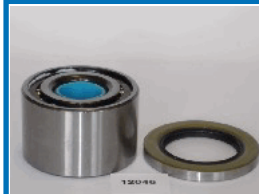

12046

LEXUS IS I (JCE1_, GXE1_) 200
LEXUS IS I (JCE1_, GXE1_) 300
LEXUS IS SportCross 200
LEXUS IS SportCross 300

412048

9008036193