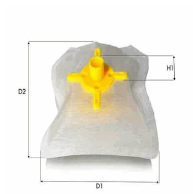

Filter Type: Filter Insert
Height 1 [mm]: 76
Height 2 [mm]: 83
Width [mm]: 48

FCU-009JM

Urea Filter (AdBlue)

OE

Filter Type: Filter Insert
Height [mm]: 12
Length [mm]: 96
Width [mm]: 55

FCU-010JM

Urea Filter (AdBlue)

OE

Filter Type: Filter Insert
Height [mm]: 100
Width [mm]: 47

FCU-012JM

Urea Filter (AdBlue)

OE

Filter Type: Filter Insert
Height [mm]: 25
Width 1 [mm]: 75
Width [mm]: 43

FCU-013JM

Urea Filter (AdBlue)

OE

Filter Type: Filter Insert
Height [mm]: 65
Width [mm]: 60

FCU-014JM

Urea Filter (AdBlue)

OE

Filter Type: Filter Insert
Height [mm]: 32
Length [mm]: 73
Width [mm]: 66

Filter

FCU-015JM