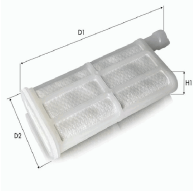

Urea Filter (AdBlue)

OE

Filter Type: Filter Insert
Height [mm]: 76
Width [mm]: 48

FCU-018JM

Urea Filter (AdBlue)

OE

Filter Type: Filter Insert
Height [mm]: 44
Width 1 [mm]: 84
Width [mm]: 73

FCU-019JM

Urea Filter (AdBlue)

OE

Filter Type: Filter Insert
Height [mm]: 47
Width [mm]: 39

FCU-020JM

Urea Filter (AdBlue)

OE

Filter Type: Filter Insert
Height [mm]: 19
Length [mm]: 124
Width [mm]: 62

Filter

FCU-021JM

Urea Filter (AdBlue)

OE

Filter Type: Filter Insert
Height [mm]: 15
Length [mm]: 130
Width [mm]: 54

FCU-023JM

Urea Filter (AdBlue)

OE

Filter Type: Filter Insert
Height 1 [mm]: 43
Height 2 [mm]: 68
Width [mm]: 38