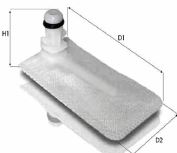

FCU-006JM

Urea Filter (AdBlue)

ASTRA HD 9
BOVA Futura
BREDAMENARINIBUS VIVACITY
CLAAS ARION
DAF CF
DAF DB

OE
00 1170 053 0
00008298
008 821 335
008821335
0293 4690
02934690

Filter Type: Filter Insert
Height [mm]: 96
Inner Diameter 1 [mm]: 25
Inner Diameter [mm]: 20
Outer Diameter 1 [mm]: 49
Outer Diameter [mm]: 44

FCU-007JM

Urea Filter (AdBlue)

OE

Filter Type: Filter Insert
Height [mm]: 29
Length [mm]: 73
Width [mm]: 36

Filter

FCU-008JM

Urea Filter (AdBlue)

OE