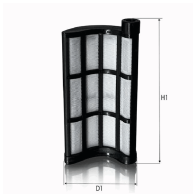

Filter Type: Filter Insert
Height 1 [mm]: 76
Height 2 [mm]: 83
Width [mm]: 48

FCU-009JM

Urea Filter (AdBlue)

OE

Filter Type: Filter Insert
Height [mm]: 12
Length [mm]: 96
Width [mm]: 55

FCU-010JM

Urea Filter (AdBlue)