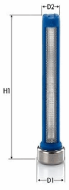

Filter

FCU-001JM

Urea Filter (AdBlue)

IVECO EuroCargo
IVECO EuroCargo IV
IVECO Stralis
IVECO Trakker
IVECO TRAKKER II
RENAULT TRUCKS Kerax

OE
042561177
2880299
4 256 1177
490 6272
74 20 877 958
84247272

Filter Type: Filter Insert
Height [mm]: 30
Outer Diameter 1 [mm]: 7
Outer Diameter [mm]: 4