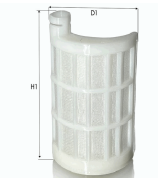

OE

Filter Type: Filter Insert
Height [mm]: 65
Width [mm]: 60

FCU-014JM

Urea Filter (AdBlue)

OE

Filter Type: Filter Insert
Height [mm]: 32
Length [mm]: 73
Width [mm]: 66

Filter

FCU-015JM

Urea Filter (AdBlue)

OE

Filter Type: Filter Insert
Height [mm]: 47
Width [mm]: 39

FCU-016JM

Urea Filter (AdBlue)

OE

Filter Type: Filter Insert
Height [mm]: 56
Width [mm]: 53

FCU-017JM

Urea Filter (AdBlue)

OE

Filter Type: Filter Insert
Height [mm]: 76
Width [mm]: 48

FCU-018JM

Urea Filter (AdBlue)

OE

Filter Type: Filter Insert
Height [mm]: 44
Width 1 [mm]: 84
Width [mm]: 73

FCU-019JM