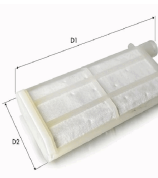

Urea Filter (AdBlue)

OE

Filter Type: Filter Insert
Height [mm]: 47
Width [mm]: 39

FCU-020JM

Urea Filter (AdBlue)

OE

Filter Type: Filter Insert
Height [mm]: 19
Length [mm]: 124
Width [mm]: 62

Filter

FCU-021JM

Urea Filter (AdBlue)

OE

Filter Type: Filter Insert
Height [mm]: 15
Length [mm]: 130
Width [mm]: 54

FCU-023JM

Urea Filter (AdBlue)

OE

Filter Type: Filter Insert
Height 1 [mm]: 43
Height 2 [mm]: 68
Width [mm]: 38