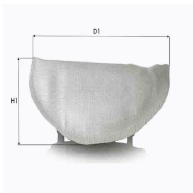

OE

Filter Type: Filter Insert
Height [mm]: 100
Width [mm]: 47

FCU-012JM

Urea Filter (AdBlue)