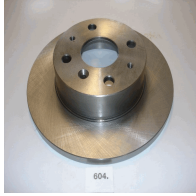

Brake system

60604

Brake Disc

GEELY CK Tre volumi

OE

4351287709
4351287709000
4351287717
4351287717000
4351287722
4351287722000

Brake Disc Thickness [mm]: 11
Brake Disc Type: Solid
Fitting Position: Front Axle
Height [mm]: 47,3
Inspection Tag: ECE R90 APPROVED
Minimum Thickness [mm]: 10
Number of Bores: 4
Outer Diameter [mm]: 233
Pitch Circle [mm]: 56
Tightening Torque [Nm]: 103