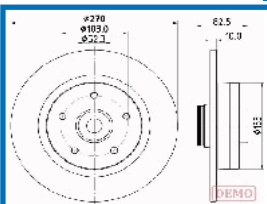

RENAULT MEGANE II (BM0/1_, CM0/1_)
2.0 dCi[09.2005-20.0802](Diesel)
RENAULT MEGANE II Coupe-Cabriolet
(EM0/1_) 2.0 dCi[09.2005-20.0903]
(Diesel)
RENAULT MEGANE II Station wagon
(KM0/1_) 2.0 dCi[09.2005-20.0907]
(Diesel)

610711C

OE: 432004943R