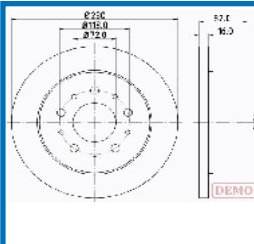

610216C

OE: 1606306680

CITROEN JUMPER Autobus (230P) 1.9 D [01.1999-04.2002] (Diesel)
CITROEN JUMPER Autobus (230P) 1.9 TD 4x4 [08.1996-04.2002] (Diesel)
CITROEN JUMPER Autobus (230P) 1.9 TD [02.1994-04.2002] (Diesel)
CITROEN JUMPER Autobus (230P) 1.9 TD [08.1994-04.2002] (Diesel)