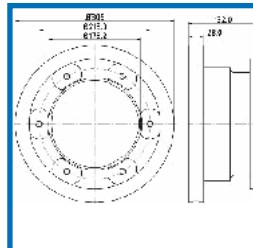

IVECO DAILY Cassone / Furgonato / Promiscuo 35S15, 35C15, 40C15, 50C15, 65C15, 70C15[03.2014-20.1604
IVECO DAILY Cassone / Furgonato / Promiscuo 35S17, 35C17, 40C17, 50C17, 55S17, 65C17, 70C17[03.2014-
IVECO DAILY Cassone / Furgonato / Promiscuo Natural Power 35S14, 35C14, 40C14, 50C14, 65C14, 70C14[0