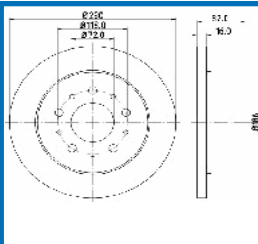

610216

OE: 1606306680

CITROEN JUMPER Autobus (230P) 1.9 D [01.1999-04.2002] (Diesel)
CITROEN JUMPER Autobus (230P) 1.9 TD 4x4 [08.1996-04.2002] (Diesel)
CITROEN JUMPER Autobus (230P) 1.9 TD [02.1994-04.2002] (Diesel)
CITROEN JUMPER Autobus (230P) 1.9 TD [08.1994-04.2002] (Diesel)