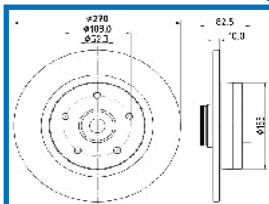

610710

OE: 7701208850

RENAULT MEGANE II (BM0/1_, CM0/1_)
2.0 dCi[09.2005-20.0802](Diesel)
RENAULT MEGANE II Coupe-Cabriolet
(EM0/1_) 2.0 dCi[09.2005-20.0903]
(Diesel)
RENAULT MEGANE II Station wagon
(KM0/1_) 2.0 dCi[09.2005-20.0907]
(Diesel)

610710C

OE: 7701208850