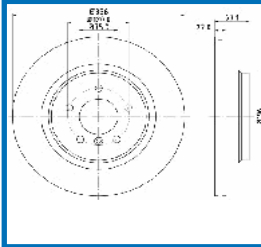

BMW 3 (E90) 320d
xDrive[03.2010-20.1110](Diesel)
BMW 3 (E90) 320d
xDrive[09.2008-20.1002](Diesel)
BMW 3 (E90) 320d
xDrive[09.2008-20.1110](Diesel)
BMW 3 (E90) 320d[03.2010-20.1110]
(Diesel)

610112C

OE: 34216764655