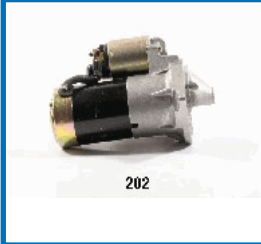

3M202

OE: PN1218400

MAZDA 323 C IV (BG) 1.7
D[08.1989-07.1994](Diesel)
MAZDA 323 III Station Wagon (BW) 1.7
D[10.1989-03.1993](Diesel)
MAZDA 323 S IV (BG) 1.7
D[08.1989-07.1994](Diesel)