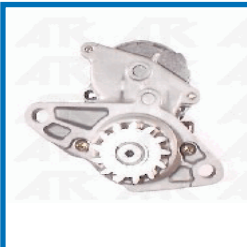

TOYOTA CARINA E (_T19_) 2.0 GTi
(ST191)[04.1992-02.1994](Benzina)
TOYOTA CARINA E (_T19_) 2.0 GTi 16V
(ST191_)[03.1994-09.1997](Benzina)
TOYOTA CARINA E Tre volumi (_T19_)
2.0 GTi (ST191_)[04.1992-12.1995]
(Benzina)

3T229

OE: 2810011010