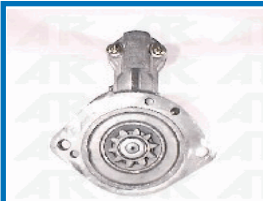

NISSAN BLUEBIRD (910) 2.0
TD[01.1983-09.1983](Diesel)
NISSAN BLUEBIRD (T72 , T12) 2.0 D
(SLT72, T12)[03.1986-12.1990](Diesel)
NISSAN BLUEBIRD (U11) 2.0
D[04.1984-01.1988](Diesel)
NISSAN BLUEBIRD Hatchback (T72, T12)
2.0 D (FSLT72, T12)[03.1986-12.1990]
(Diesel)

3D189

OE: M000T70281