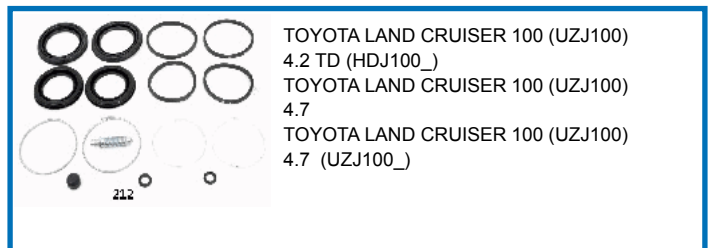

TOYOTA LAND CRUISER 100 (UZJ100) 4.2 TD (HDJ100_)
TOYOTA LAND CRUISER 100 (UZJ100) 4.7
TOYOTA LAND CRUISER 100 (UZJ100) 4.7 (UZJ100_)

120213