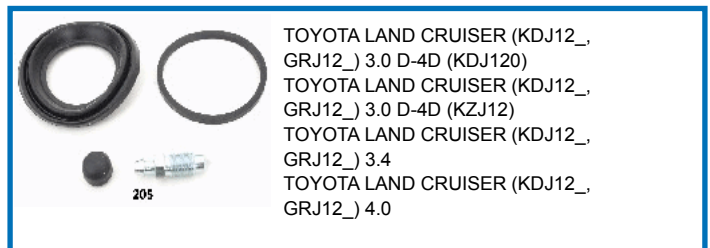

TOYOTA LAND CRUISER (KDJ12_, GRJ12_) 3.0 D-4D (KDJ120)
TOYOTA LAND CRUISER (KDJ12_, GRJ12_) 3.0 D-4D (KZJ12)
TOYOTA LAND CRUISER (KDJ12_, GRJ12_) 3.4
TOYOTA LAND CRUISER (KDJ12_, GRJ12_) 4.0

120211