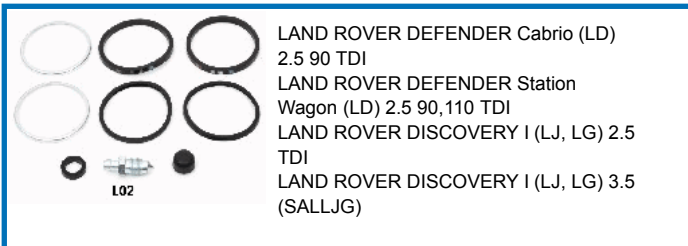

120L02

LAND ROVER DEFENDER Cabrio (LD) 2.5 90 TDI
LAND ROVER DEFENDER Station Wagon (LD) 2.5 90,110 TDI
LAND ROVER DISCOVERY I (LJ, LG) 2.5 TDI
LAND ROVER DISCOVERY I (LJ, LG) 3.5 (SALLJG)