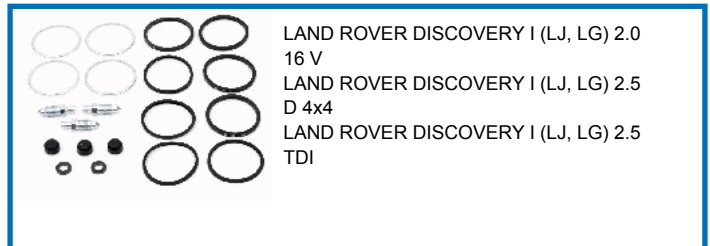

120L04

LAND ROVER DISCOVERY I (LJ, LG) 2.0 16 V
LAND ROVER DISCOVERY I (LJ, LG) 2.5 D 4x4
LAND ROVER DISCOVERY I (LJ, LG) 2.5 TDI