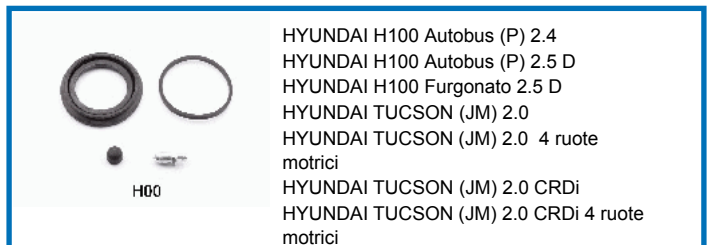

120H00

HYUNDAI H100 Autobus (P) 2.4
HYUNDAI H100 Autobus (P) 2.5 D
HYUNDAI H100 Furgonato 2.5 D
HYUNDAI TUCSON (JM) 2.0
HYUNDAI TUCSON (JM) 2.0 4 ruote motrici
HYUNDAI TUCSON (JM) 2.0 CRDi
HYUNDAI TUCSON (JM) 2.0 CRDi 4 ruote motrici