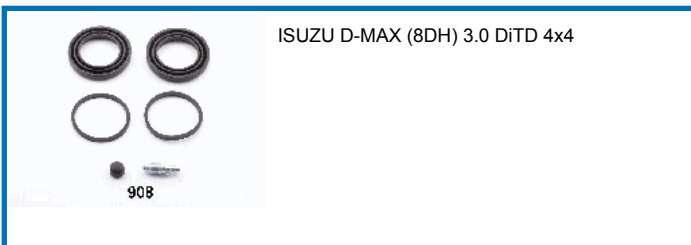

120908

ISUZU D-MAX (8DH) 3.0 DiTD 4x4