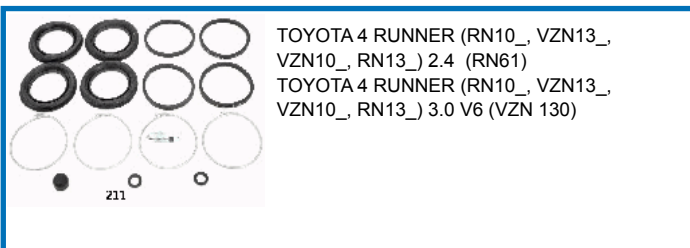

TOYOTA 4 RUNNER (RN10_, VZN13_, VZN10_, RN13_) 2.4 (RN61)
TOYOTA 4 RUNNER (RN10_, VZN13_, VZN10_, RN13_) 3.0 V6 (VZN 130)

120212