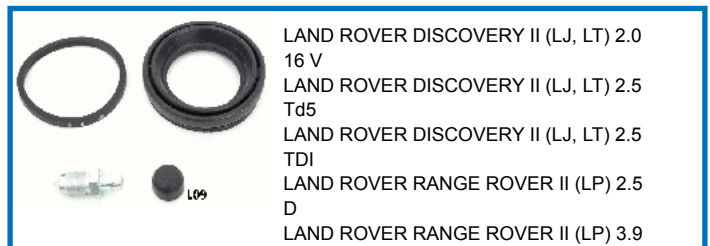

120L09

LAND ROVER DISCOVERY II (LJ, LT) 2.0 16 V
LAND ROVER DISCOVERY II (LJ, LT) 2.5 Td5
LAND ROVER DISCOVERY II (LJ, LT) 2.5 TDI
LAND ROVER RANGE ROVER II (LP) 2.5 D
LAND ROVER RANGE ROVER II (LP) 3.9