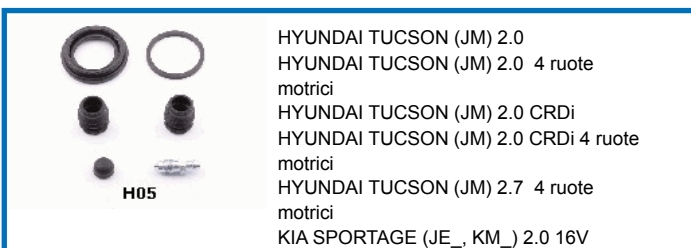

120H05

HYUNDAI TUCSON (JM) 2.0
HYUNDAI TUCSON (JM) 2.0 4 ruote motrici
HYUNDAI TUCSON (JM) 2.0 CRDi
HYUNDAI TUCSON (JM) 2.0 CRDi 4 ruote motrici
HYUNDAI TUCSON (JM) 2.7 4 ruote motrici
KIA SPORTAGE (JE_, KM_) 2.0 16V