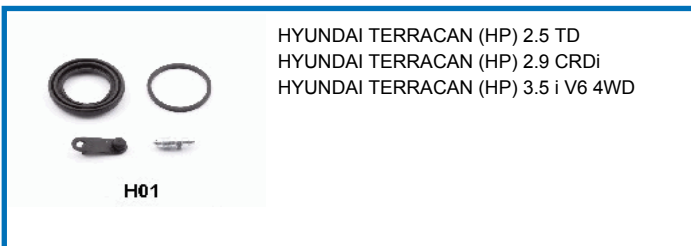

120H01

HYUNDAI TERRACAN (HP) 2.5 TD
HYUNDAI TERRACAN (HP) 2.9 CRDi
HYUNDAI TERRACAN (HP) 3.5 i V6 4WD