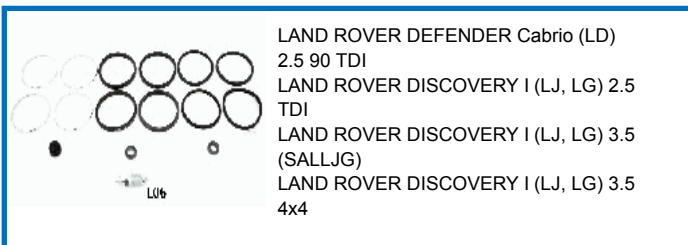

120L06

LAND ROVER DEFENDER Cabrio (LD) 2.5 90 TDI
LAND ROVER DISCOVERY I (LJ, LG) 2.5 TDI
LAND ROVER DISCOVERY I (LJ, LG) 3.5 (SALLJG)
LAND ROVER DISCOVERY I (LJ, LG) 3.5 4x4