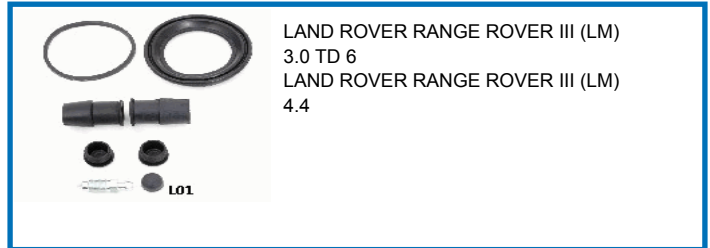

120L01

LAND ROVER RANGE ROVER III (LM) 3.0 TD 6
LAND ROVER RANGE ROVER III (LM) 4.4