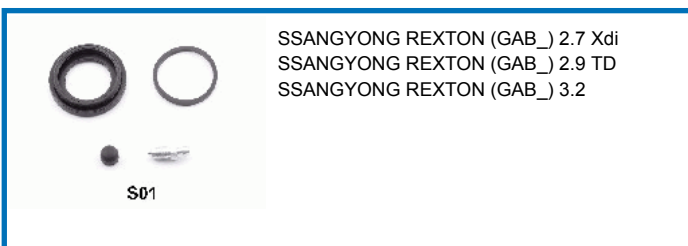

120S01

SSANGYONG REXTON (GAB_) 2.7 Xdi
SSANGYONG REXTON (GAB_) 2.9 TD
SSANGYONG REXTON (GAB_) 3.2