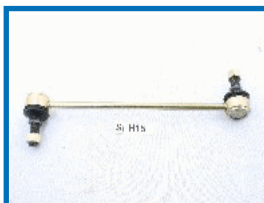

106H14R

OE: 54840-26000

HYUNDAI SANTA FÉ I (SM) 2.0 CRDi
4x4[04.2001-20.0603](Diesel)
HYUNDAI SANTA FÉ I (SM) 2.0 CRDi
4x4[08.2003-20.0603](Diesel)
HYUNDAI SANTA FÉ I (SM) 2.0
CRDi[08.2001-20.0603](Diesel)
HYUNDAI SANTA FÉ I (SM)
2.0[08.2001-20.0603](Benzina)