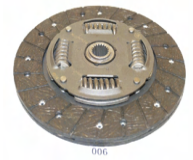

**85006**

**Slave Cylinder, clutch**

DR DR 5

**OE**  
703010016

Bore [mm]: 22  
Inner Thread [mm]: 9  
Mounting Bores Distance [mm]: 34  
Number of Thread Bores: 1

**80006**

**Clutch Disc**

DR DR 5