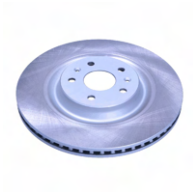

**60082C**

**Brake Disc**

DR DR 4

**OE**  
3370100036

Brake Disc Thickness [mm]: 25,5  
Brake Disc Type: Internally Vented  
Fitting Position: Front Axle  
For OE number: 3370100036  
Minimum Thickness [mm]: 23,5  
Number of Bores: 5  
Outer Diameter [mm]: 293

**60083C**

**Brake Disc**

DR DR 6

**OE**  
3370100042

Brake Disc Thickness [mm]: 25,4  
Brake Disc Type: Internally Vented  
Fitting Position: Front Axle  
For OE number: 3370100042  
Minimum Thickness [mm]: 23,4  
Number of Bores: 5  
Outer Diameter [mm]: 325