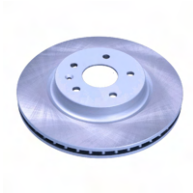

DR DR 4

OE
3370100036

Brake Disc Thickness [mm]: 25,5
Brake Disc Type: Internally Vented
Fitting Position: Front Axle
For OE number: 3370100036
Minimum Thickness [mm]: 23,5
Number of Bores: 5
Outer Diameter [mm]: 293

60083C

Brake Disc