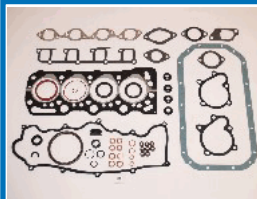

49995

OE: 5-87810-360-3 | ENGINE: 4EE1T

OPEL ASTRA F (56_, 57_) 1.7
TDS[03.1992-09.1998](Diesel)
OPEL ASTRA F 2 volumi /Coda spiovente
(53_, 54_, 58_, 5 1.7
TDS[12.1991-01.1998](Diesel)
OPEL ASTRA F Station wagon (51_, 52_)
1.7 TDS[12.1991-01.1998](Diesel)
OPEL VECTRA A (86_, 87_) 1.7
TD[03.1990-11.1995](Diesel)