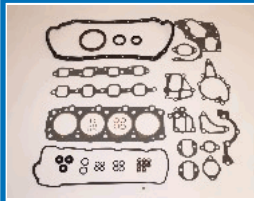

49997

OE: 5-87810-242-0 | ENGINE: C223T

ISUZU TROOPER Fuoristrada aperto (UBS) 2.2 TD (UBS52)[03.1984-12.1991] (Diesel)

49998

OE: 8-94150-395-3 | ENGINE: 4FC1T

ISUZU MIDI Autobus (94000, 98000) 2.0 TD (98000)[01.1989-19.9208](Diesel)
ISUZU MIDI Furgonato (98000N) 2.0 TD[09.1990-08.1992](Diesel)
ISUZU MIDI Van (94000, 98000) 2.0 TD (98000)[01.1989-19.9208](Diesel)