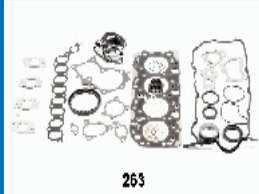

TOYOTA AVENSIS (T25_) 2.0 D-4D[04.2003-20.0811](Diesel)
TOYOTA AVENSIS (_T22_) 2.0 D-4D (CDT220_) [10.1999-02.2003](Diesel)
TOYOTA AVENSIS Station wagon (T25) 2.0 D-4D[04.2003-20.0811](Diesel)
TOYOTA AVENSIS Station Wagon (_T22_) 1.9 D[09.2002-02.2003](Diesel)

49264

OE: 04111-37091