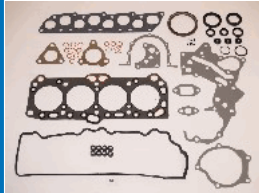

MITSUBISHI COLT II (C1_A) 1.8 GL Diesel (C14A)[02.1984-09.1986](Diesel)
MITSUBISHI COLT II (C1_A) 1.8 GL Diesel (C14A)[09.1986-04.1988](Diesel)
MITSUBISHI COLT III (C5_A) 1.8 Diesel GLX (C54A)[04.1988-05.1992](Diesel)
MITSUBISHI GALANT III (E1_A) 1.8 Turbo-D (E14A)[06.1984-04.1990](Diesel)

49537

OE: 1000A895 | ENGINE: 4 D 55