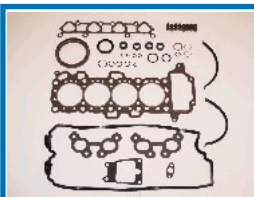

NISSAN MICRA II (K11) 1.0 i 16V[07.2000-02.2003](Benzina)
NISSAN MICRA II (K11) 1.0 i 16V[08.1992-07.2000](Benzina)
NISSAN MICRA II (K11) 1.3 i 16V[08.1992-09.2000](Benzina)

49197

OE: 10101-54A85 | ENGINE: CD17