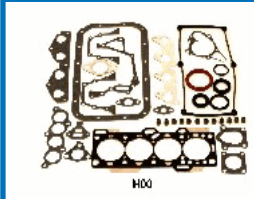

HYUNDAI ATOS (MX) 1.0 i[02.1998-12.2000](Benzina)
HYUNDAI ATOS (MX) 1.0 i[03.2001-20.0307](Benzina)
HYUNDAI ATOS PRIME (MX) 1.0 i[03.2001-07.2003](Benzina)
HYUNDAI ATOS PRIME (MX) 1.0 i[08.1999-](Benzina)

49H01

OE: 20910-27A00 | ENGINE: D4EA