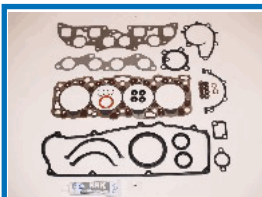

NISSAN ALMERA I (N15) 2.0 D[11.1995-07.2000](Diesel)
NISSAN ALMERA I Hatchback (N15) 2.0 D[11.1995-03.2000](Diesel)
NISSAN PRIMERA (P10) 2.0 D[01.1991-01.1996](Diesel)
NISSAN PRIMERA Hatchback (P10) 2.0 D[01.1991-01.1996](Diesel)

49195

OE: 10101-99B25 | ENGINE: CG10