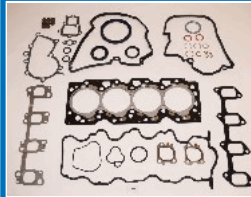

49295

OE: 04111-64200 | ENGINE: 2C