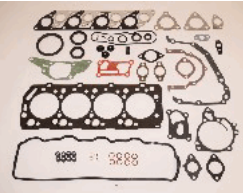

GASOLONE GASOLONE 35 2.5 D[-] (Diesel)
HYUNDAI GALLOPER II (JK-01) 2.5 TD intercooler[08.1998-20.0312](Diesel)
HYUNDAI GALLOPER II (JK-01) 2.5 TD[08.1998-20.0312](Diesel)
HYUNDAI H-1 Furgonato 2.5 TD[03.2000-09.2000](Diesel)

49538

OE: 1000A895 | ENGINE: 4 D 55