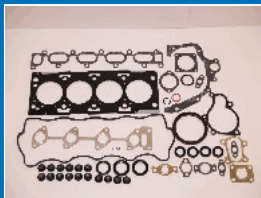

HYUNDAI ELANTRA (XD) 2.0 CRDi[04.2001-20.0607](Diesel)
HYUNDAI ELANTRA Tre volumi (XD) 2.0 CRDi[04.2001-20.0607](Diesel)
HYUNDAI SANTA FÉ I (SM) 2.0 CRDi 4 ruote motrici[11.2003-02.2006](Diesel)
HYUNDAI SANTA FÉ I (SM) 2.0 CRDi 4x4[04.2001-20.0603](Diesel)

49H02

OE: 20910-4XA00