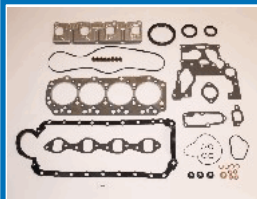

49996

OE: 5-87810-456-2 | ENGINE: 4JB1T

ISUZU TROOPER (UBS) 2.8 TD (UBS55)
[10.1987-12.1991](Diesel)
ISUZU TROOPER (UBS) 2.8 TD (UBS55)
[10.1988-12.1991](Diesel)
OPEL FRONTERA A (5_MWL4) 2.3 TD
(5JMWL4)[03.1992-10.1998](Diesel)