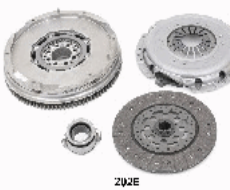

TOYOTA AURIS (NRE15_, ZZE15_, ADE15_, ZRE15_, NDE15_) 2.0 D-4D
TOYOTA AURIS (NRE15_, ZZE15_, ADE15_, ZRE15_, NDE15_) 2.2 D
TOYOTA AVENSIS (T25_) 2.0 D-4D
TOYOTA AVENSIS (T25_) 2.2 D-4D
TOYOTA AVENSIS (T25_) 2.2 D-CAT
TOYOTA AVENSIS Station wagon (T25) 2.0 D-4D

98205

1345070010