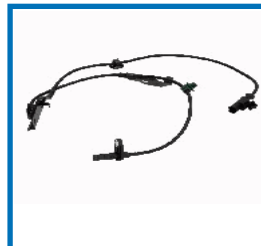

TOYOTA AURIS (NRE15_, ZZE15_, ADE15_, ZRE15_, NDE15_) 1.33 Dual-VVTi
TOYOTA AURIS (NRE15_, ZZE15_, ADE15_, ZRE15_, NDE15_) 1.4 D-4D
TOYOTA AURIS (NRE15_, ZZE15_, ADE15_, ZRE15_, NDE15_) 1.4 VVTi
TOYOTA AURIS (NRE15_, ZZE15_, ADE15_, ZRE15_, NDE15_) 1.5

151271

4545E2