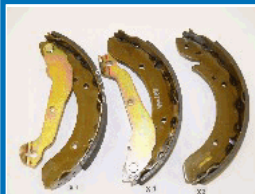

HYUNDAI SANTAMO 2.0 16V 4x4[05.1999-20.0212](Benzina)
HYUNDAI SANTAMO 2.0 16V[05.1999-20.0212](Benzina)
HYUNDAI SONATA II (Y-2) 1.8 i[09.1988-10.1993](Benzina)
HYUNDAI SONATA II (Y-2) 2.0 i 16V[01.1991-10.1993](Benzina)

55H05

OE: 58305-0XA00