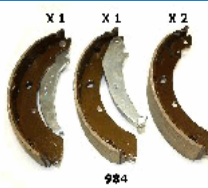

55983

OE: 41060-89TB5

ISUZU ELF Pianale piatto/Telaio (NKR8_, NKQ8_) 2.8 TD[10.2003-](Diesel)
ISUZU ELF Pianale piatto/Telaio (NKR8_, NKQ8_) 5.2 Di[10.2003-](Diesel)
ISUZU N (5th Generation) NKR69S, NPR69M, NPR69L[01.1998-12.2001](Diesel)
ISUZU N (5th Generation) NKR85EA, NPR85G, NPR85L[10.2006-](Diesel)

55984

OE: 05114500AA

CHRYSLER PT CRUISER (PT_) 1.6[11.2001-20.1012](Benzina)

55991

OE: 4202047