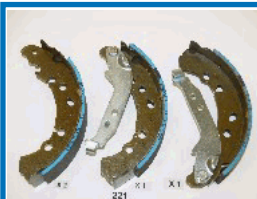

MAZDA 2 2 volumi /Coda spiovente (KB)
1.5 Hybrid (KBAC3X)[03.2022-]
(Benzina/Elettrico)
TOYOTA AYGO X 1.0 VVT-i[10.2021-]
(Benzina)
TOYOTA YARIS (NHP13_, NSP13_,
NCP13_, KSP13_, NLP13_) 1.0[12.2010-]
(Benzina)

55229

OE: 0000F-295