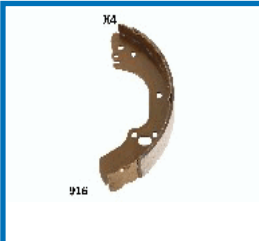

OPEL CAMPO (TF_) 2.5 TD (TFR54)
[07.1994-20.0106](Diesel)
OPEL CAMPO (TF_) 2.5 TD 4x4 (TFS54)
[07.1994-20.0106](Diesel)
OPEL CAMPO (TF_) 3.1 TD (TFR69)
[12.1992-20.0106](Diesel)
OPEL CAMPO (TF_) 3.1 TD 4x4 (TFS69)
[12.1992-20.0106](Diesel)

55919

OE: 5-87100074-0