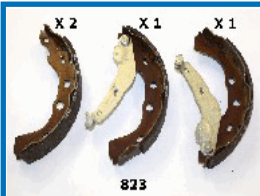

55823

OE: 53200-80EC0

SUBARU JUSTY II (JMA, MS) 1.3
4x4[04.2001-11.2003](Benzina)
SUBARU JUSTY II (JMA, MS) 1.3 GX
4x4[10.1995-11.2003](Benzina)
SUZUKI SWIFT II 2 volumi /Coda
spiovente (EA, MA) 1.0 i (SF310, AA44)
[01.1995-12.2005](Benzina)

55824

OE: 53200-65J00