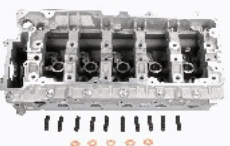

JLR004S

OE: LDF000920

LAND ROVER DISCOVERY II (LJ, LT) 2.5
Td5[11.1998-20.0406](Diesel)