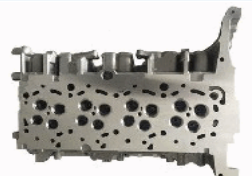

JFO07ES

OE: 1717606 | ENGINE: GBVAJPF

FORD RANGER (TKE) 2.2 TDCi
4x4[04.2011-](Diesel)
FORD RANGER (TKE) 2.2 TDCi[04.2011-]
(Diesel)
FORD RANGER (TKE) 2.2 TDdi[11.2011-]
(Diesel)
FORD TRANSIT Autabus 2.2 TDCi
4x4[08.2013-20.1812](Diesel)