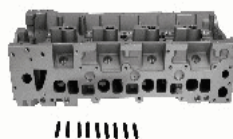

JapKo®

CYLINDER HEAD'S
GASKET
GUARNIZIONI
TESTATA

www.japko.it

CATALOGUE
FOR CARS AND
COMMERCIAL VEHICLES
CATALOGO
PER AUTOVETTURE E
VEICOLI COMMERCIALI

JCH001S**OE: RL883416AB | ENGINE: ENC**

ALFA ROMEO 155 (167) 2.5 TD (167.A1A)
[04.1993-12.1997](Diesel)
ALFA ROMEO 164 (164) 2.5 TD (164.K2A,
164.K2B)[09.1992-09.1998](Diesel)
CHRYSLER VOYAGER III (GS) 2.5 TDiC
AWD[10.1995-03.2001](Diesel)
CHRYSLER VOYAGER III (GS) 2.5
TD[01.1995-03.2001](Diesel)

JCH002S**OE: K05073734AA**

CHRYSLER PT CRUISER (PT_) 2.2
CRD[03.2002-20.1012](Diesel)

JCH003S**OE: 71712917**

ALFA ROMEO 155 (167) 2.5 TD (167.A1A)
[04.1993-12.1997](Diesel)
ALFA ROMEO 164 (164) 2.5 TD (164.K2A,
164.K2B)[09.1992-09.1998](Diesel)
CHRYSLER VOYAGER III (GS) 2.5
TD[01.1995-03.2001](Diesel)
JEEP CHEROKEE (XJ) 2.5
TD[01.1988-20.0109](Diesel)