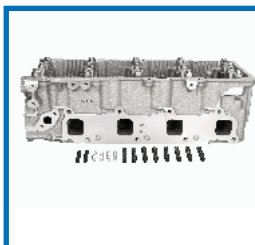

JNS028S

OE: 11039LC30A | ENGINE: ZD30

NISSAN CABSTAR E Pick-up 35.15 DCI, 45.15 DCI 3.0 (F24M)[09.2006-12.2013] (Diesel)
NISSAN INTERSTAR Autobus (X70) dCi 140[11.2003-](Diesel)
NISSAN INTERSTAR Furgonato (X70) dCi 140[11.2003-](Diesel)
NISSAN INTERSTAR Pianale piatto/Telaio dCi 140[11.2003-](Diesel)