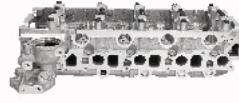

JIS008S

OE: 8973559708 | ENGINE: 4JJ1-TC

ISUZU D-MAX (8DH) 3.0 D
4x4[01.2007-20.1206](Diesel)
ISUZU D-MAX (8DH) 3.0
D[01.2007-20.1206](Diesel)