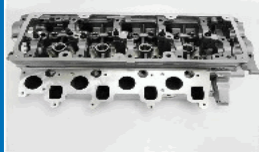

JVW17ES

OE: 03L103351 | ENGINE: CBDB

AUDI A3 (8P1) 2.0 TDI 16V quattro[08.2004-20.1208](Diesel)
AUDI A3 (8P1) 2.0 TDI 16V[05.2003-20.1208](Diesel)
AUDI A3 (8P1) 2.0 TDI quattro[03.2006-20.1208](Diesel)
AUDI A3 (8P1) 2.0 TDI[03.2006-20.1208](Diesel)