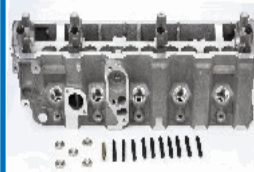

JVW03ES

OE: 074103351A | ENGINE: AAB

VW TRANSPORTER IV Autobus (70XB, 70XC, 7DB, 7DW) 2.4 D Syncro[10.1992-09.1998](Diesel)
VW TRANSPORTER IV Autobus (70XB, 70XC, 7DB, 7DW) 2.4 D[09.1990-04.1998] (Diesel)
VW TRANSPORTER IV Furgonato (70XA) 2.4 D Syncro[10.1992-09.1998](Diesel)