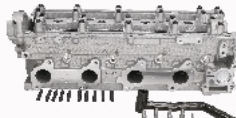

JHY013S

OE: 221004A700 | ENGINE: D4CB

HYUNDAI H-1 / STAREX 2.5 CRDi
4x4[12.2002-20.0404](Diesel)
HYUNDAI H-1 / STAREX 2.5
CRDi[12.2002-04.2004](Diesel)
HYUNDAI H-1 / STAREX 2.5
CRDi[12.2002-20.0709](Diesel)
HYUNDAI H-1 Cargo (TQ) 2.5
CRDi[01.2009-](Diesel)