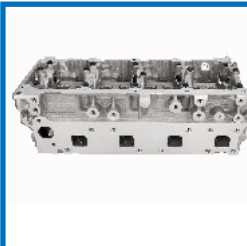

JNS024S

OE: 110405X00A | ENGINE: YD25DDTI

NISSAN CABSTAR E Pick-up 28.11 DCI, 32.11 DCI, 35.11 DCI 2.5 (F24M) [09.2006-12.2013](Diesel)
NISSAN CABSTAR E Pick-up 28.12 DCI, 35.12 DCI 2.5 (F24M)[09.2006-12.2013] (Diesel)
NISSAN CABSTAR E Pick-up 35.13 DCI, 45.13 DCI 2.5 (F24M)[09.2006-12.2012] (Diesel)