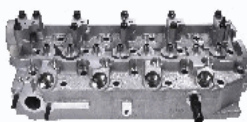

JMI021S

OE: MD303750 | ENGINE: 4 D 56 T

HYUNDAI GALLOPER II (JK-01) 2.5 TCi D[08.1998-20.0312](Diesel)
HYUNDAI GALLOPER II (JK-01) 2.5 TD intercooler[08.1998-20.0312](Diesel)
HYUNDAI GALLOPER II (JK-01) 2.5 TD[08.1998-20.0312](Diesel)
HYUNDAI H-1 / STAREX 2.5 TCi[05.2004-20.0712](Diesel)