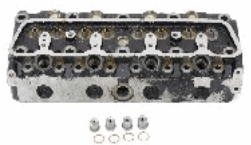

JNS014S

OE: 11041-09W00 | ENGINE: SD25

NISSAN PICK UP (D21) 2.5 D
4WD[03.1986-08.1991](Diesel)
NISSAN PICK UP (D21) 2.5 D
4WD[08.1987-02.1998](Diesel)
NISSAN PICK UP (D21) 2.5 D
4WD[09.1985-08.1988](Diesel)