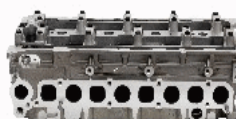

JHY011S

OE: 22100-4A100 | ENGINE: D4CB

HYUNDAI H-1 / STAREX 2.5 CRDi
4x4[12.2002-20.0404](Diesel)
HYUNDAI H-1 / STAREX 2.5
CRDi[12.2002-20.0709](Diesel)
HYUNDAI H-1 / STAREX
2.5[02.2003-04.2004](Diesel)
HYUNDAI H-1 Furgonato 2.5
CRDi[07.2001-04.2004](Diesel)