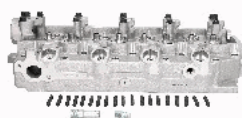

JHY012S

OE: 2210042700 | ENGINE: D4BA

HYUNDAI GALLOPER II (JK-01) 2.5 TCi
D[08.1998-20.0312](Diesel)
HYUNDAI GALLOPER II (JK-01) 2.5 TD
intercooler[08.1998-20.0312](Diesel)
HYUNDAI GALLOPER II (JK-01) 2.5
TD[08.1998-20.0312](Diesel)
HYUNDAI H-1 / STAREX 2.5
TCi[05.2004-20.0712](Diesel)