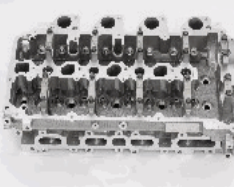

JMI026

OE: 1005A560 | ENGINE: 4 D 56 HP

MITSUBISHI L 200 (K7_T, K6_T) 2.5 DI-D[11.2005-](Diesel)
MITSUBISHI L 200 (KB_T, KA_T) 2.5 DI-D (KA4T)[01.2010-12.2015](Diesel)
MITSUBISHI L 200 (KB_T, KA_T) 2.5 DI-D 4x4 (KB4T)[04.2010-20.1512](Diesel)
MITSUBISHI L 200 (KB_T, KA_T) 2.5 DI-D [RWD] (KA4T)[04.2010-20.1512](Diesel)