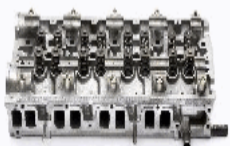

KKJ009

OE: 0K56A-10090 | ENGINE: J3

KIA CARNIVAL I (UP) 2.9
TD[08.1999-10.2001](Diesel)

KKJ009R

OE: 0K56A-10090 | ENGINE: J3

KIA CARNIVAL I (UP) 2.9
TD[08.1999-10.2001](Diesel)

KKJ010R**OE: 0K551-10090 | ENGINE: J3**