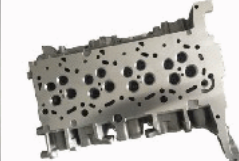

JFO06ES

OE: 0200GW | ENGINE: 4HU

CITROEN JUMPER Autabus 2.2 HDi
100[04.2006-](Diesel)
CITROEN JUMPER Autabus 2.2 HDi
120[04.2006-](Diesel)
CITROEN JUMPER Furgonato 2.2 HDi
100[04.2006-20.1212](Diesel)
CITROEN JUMPER Furgonato 2.2 HDi
120[04.2006-](Diesel)