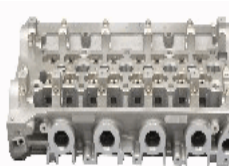

JNS017S

OE: 1104100QA0 | ENGINE: G9U730

NISSAN INTERSTAR Autobus (X70) dCi
100[04.2006-20.1103](Diesel)
NISSAN INTERSTAR Autobus (X70) dCi
120[09.2006-20.1103](Diesel)
NISSAN INTERSTAR Autobus (X70) dCi
150[09.2006-20.1103](Diesel)
NISSAN INTERSTAR Autobus (X70) dCi
90[07.2002-20.0608](Diesel)