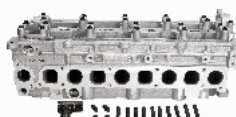

JHY016S

OE: 221004A300

KIA SORENTO I (JC) 2.5 CRDi[05.2006-]
(Diesel)
KIA SORENTO I (JC) 2.5 CRDi[08.2002-]
(Diesel)
KIA SORENTO I (JC) 2.5 CRDi[12.2006-]
(Diesel)