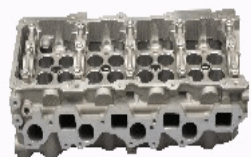

JNS018S

OE: 11039DC00B | ENGINE: ZD30

NISSAN INTERSTAR Autobus (X70) dCi
140[11.2003-](Diesel)
NISSAN INTERSTAR Furgonato (X70) dCi
140[11.2003-](Diesel)
NISSAN INTERSTAR Pianale piatto/Telaio
dCi 140[11.2003-](Diesel)
NISSAN PICK UP (D22) 3.0 TD
4WD[11.2001-](Diesel)