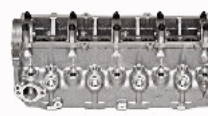

JSZ019S

OE: R2L110100A | ENGINE: RF-N

MAZDA 626 III (GD) 2.0 D[07.1987-07.1991](Diesel)
MAZDA 626 III Hatchback (GD) 2.0 D[07.1987-07.1991](Diesel)
MAZDA 626 III Station Wagon (GV) 2.0 D[09.1988-07.1991](Diesel)
SUZUKI GRAND VITARA I (FT, GT) 2.0 TD Intercooler[03.1998-20.0307](Diesel)